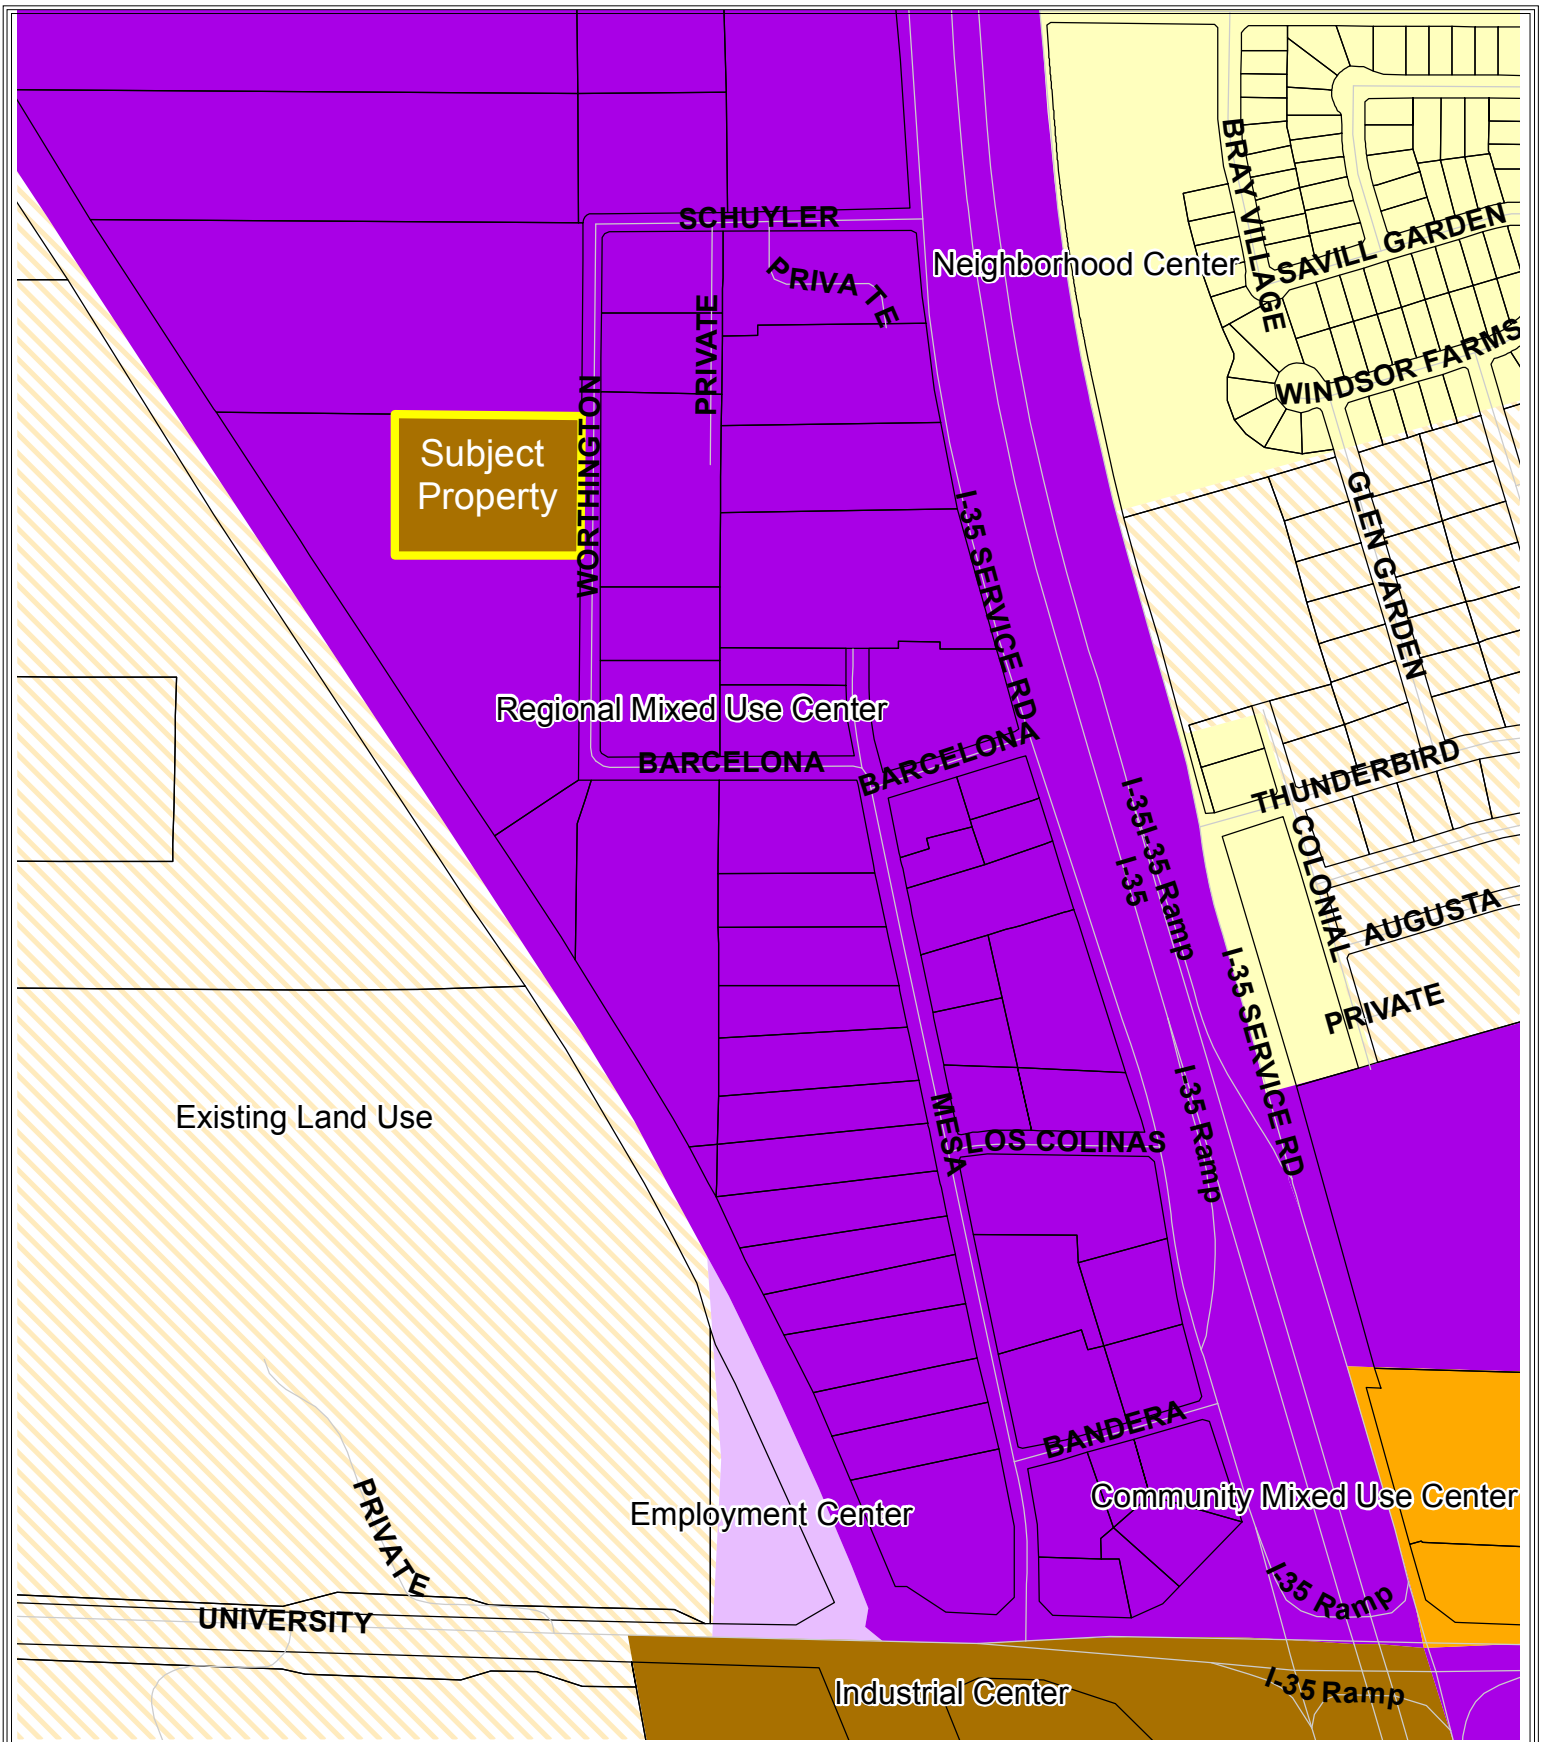

CITY OF DENTON

Exhibit 4 - Proposed Future Land Use Map Edsco

Subject Property

Legend	
 Edsco Subject Property	 Community Mixed Use Center
 Citylimits	 Regional Mixed Use Center
 Neighborhood Center	 Employment Center
 Downtown University Core	 Existing Land Use
 Industrial Center	 Rural Areas