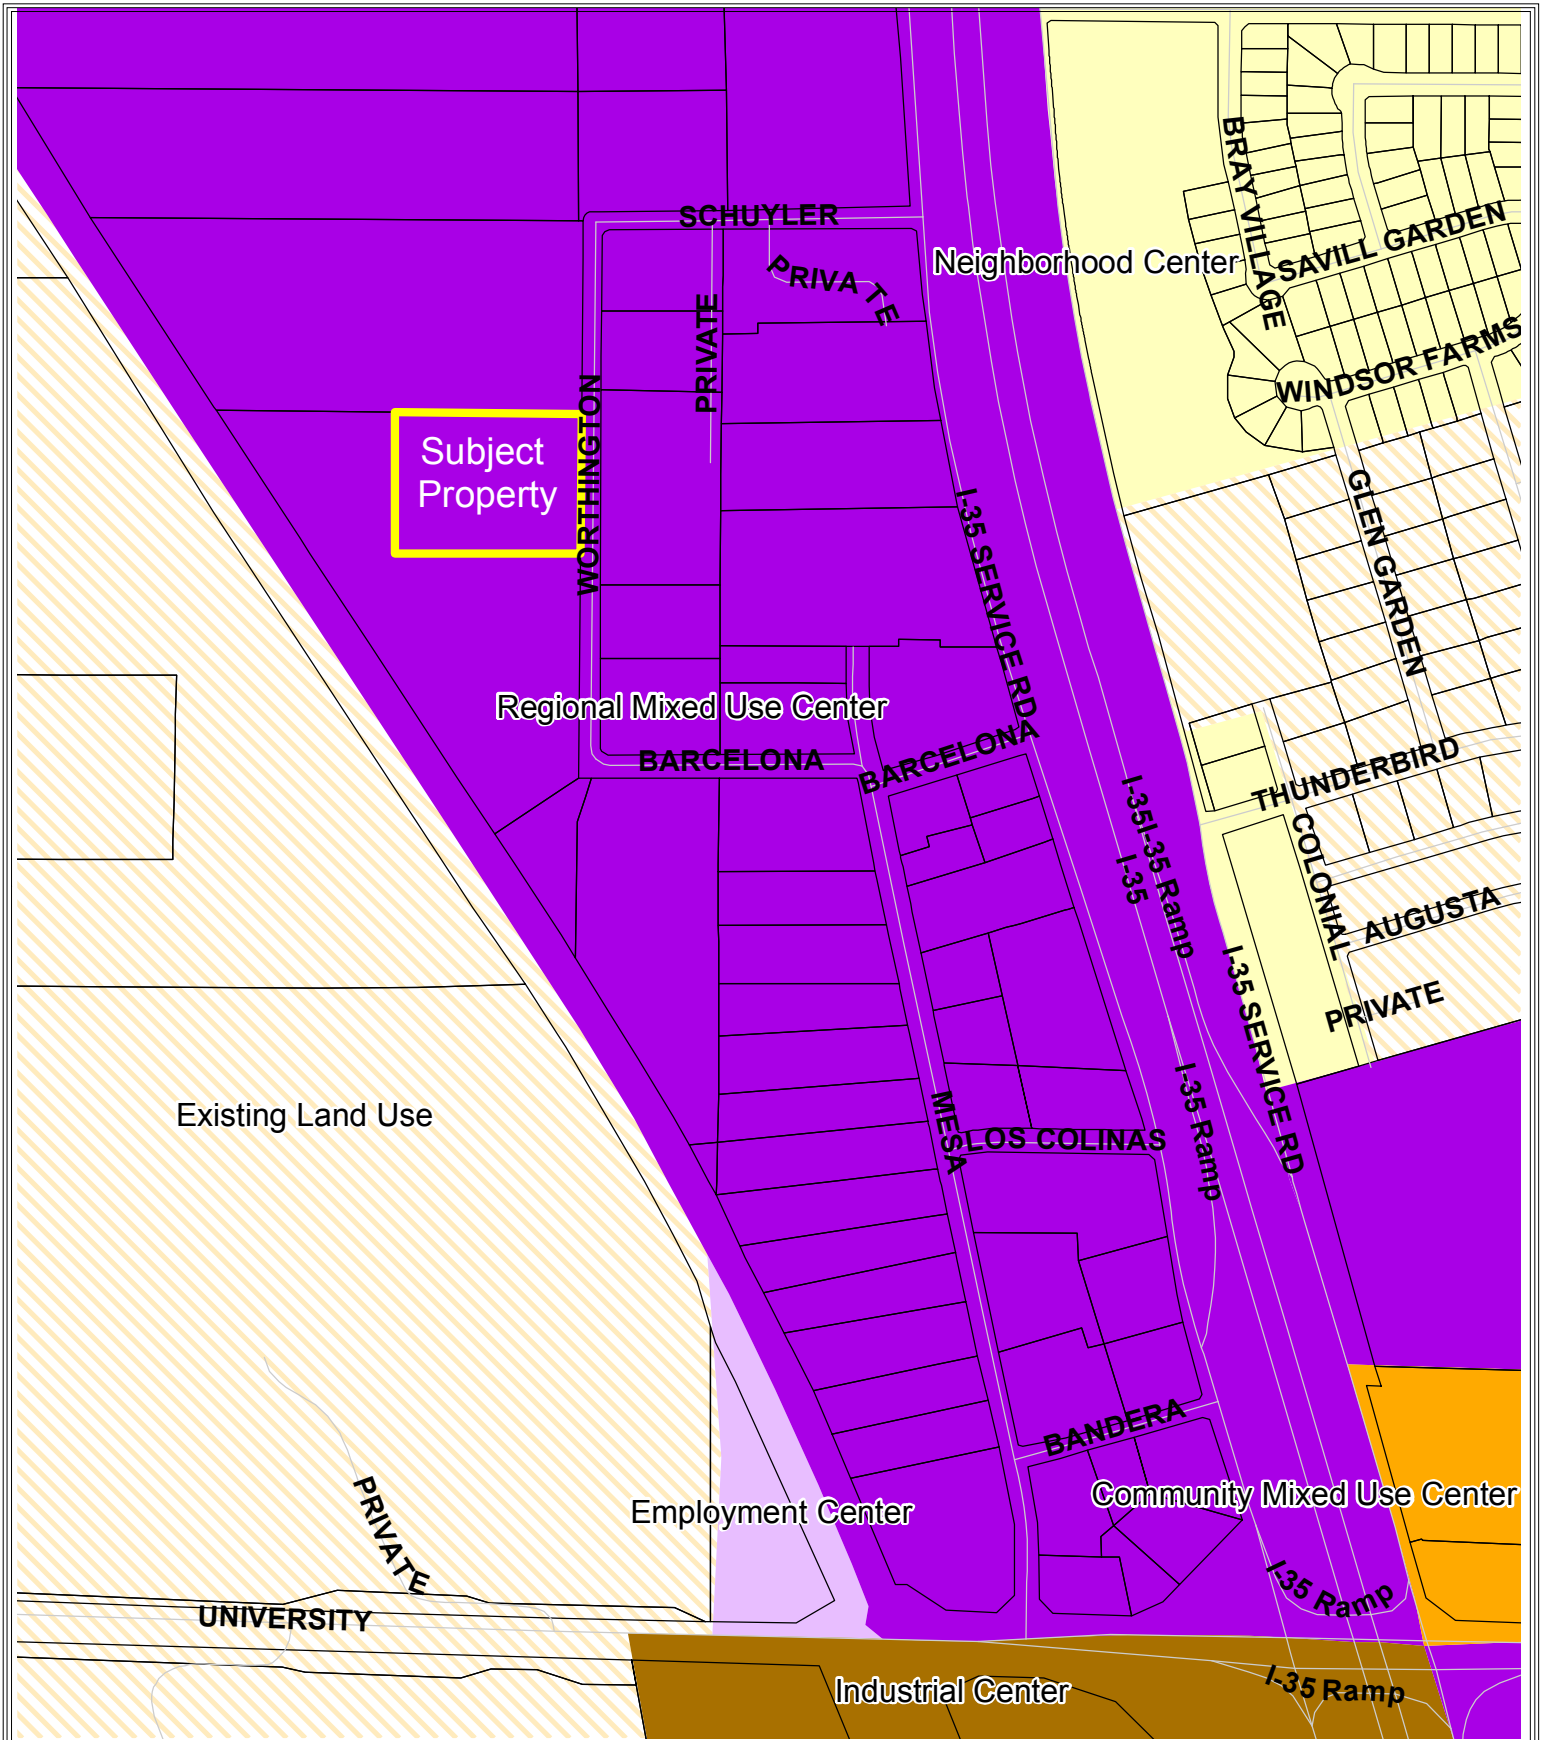

CITY OF DENTON

Exhibit 3 - Existing Future Land Use Map Edsco

Legend	
 Edsco Subject Property	 Community Mixed Use Center
 Citylimits	 Regional Mixed Use Center
 Neighborhood Center	 Employment Center
 Downtown University Core	 Existing Land Use
 Industrial Center	 Rural Areas