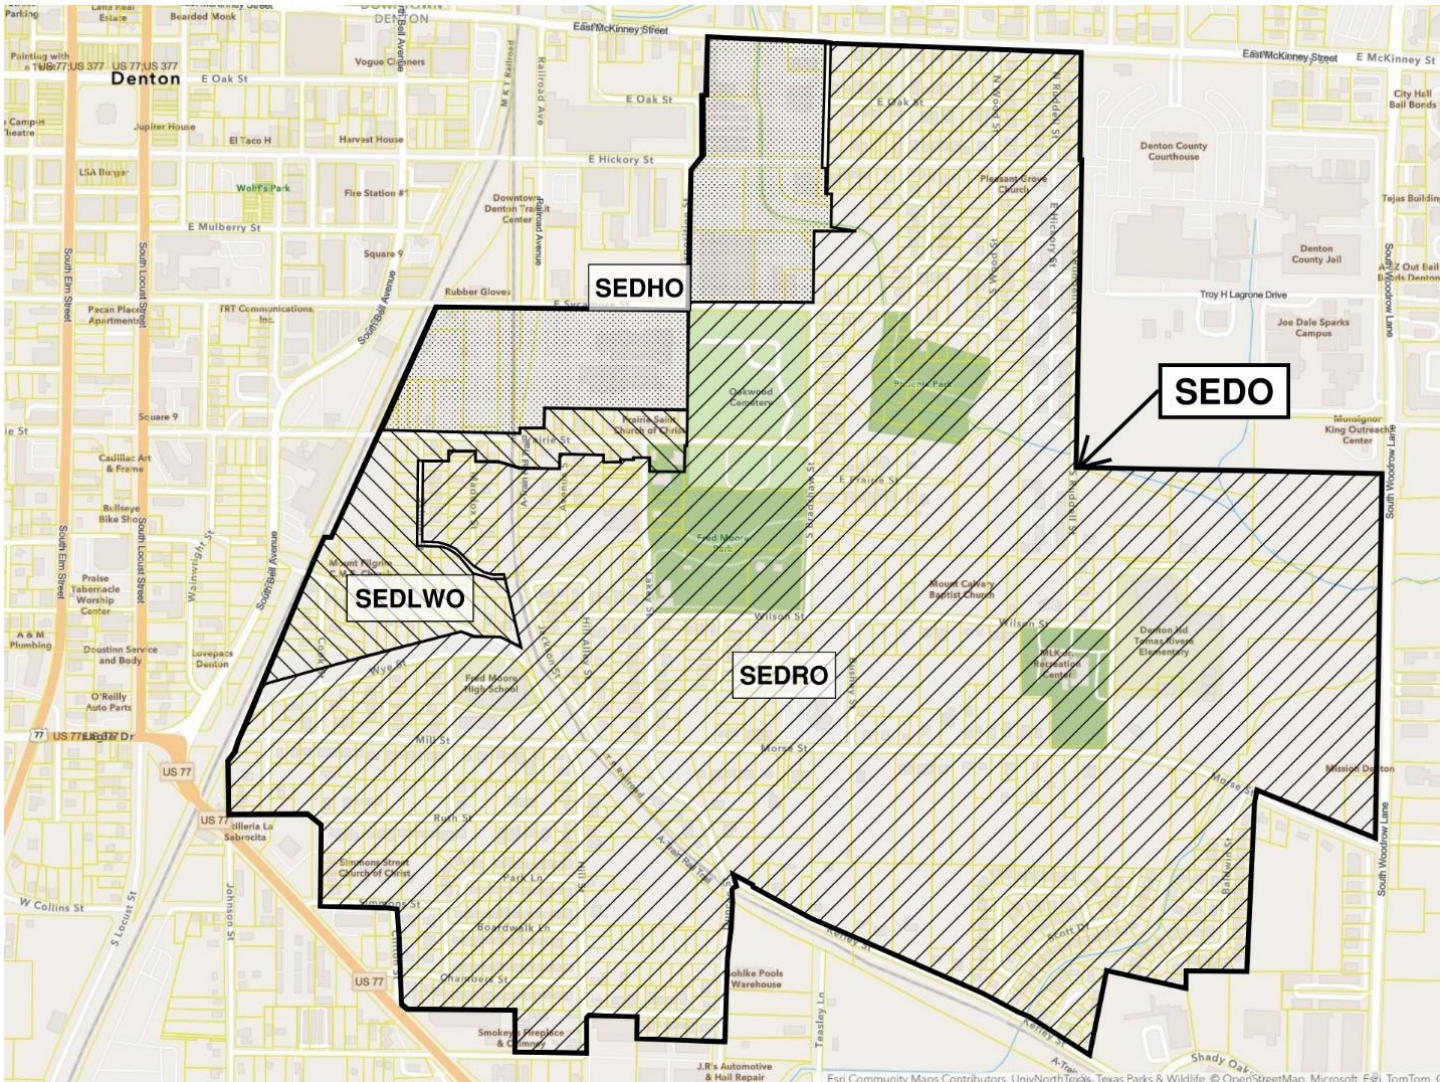

# Proposed Southeast Denton Overlay Boundaries

**Legend**

-  Southeast Denton Residential Overlay (SEDRO)
-  Southeast Denton Height Overlay (SEDHO)
-  Southeast Live/Work Overlay (SEDLWO)
-  Southeast Denton Overlay Districts Boundary (SEDO)