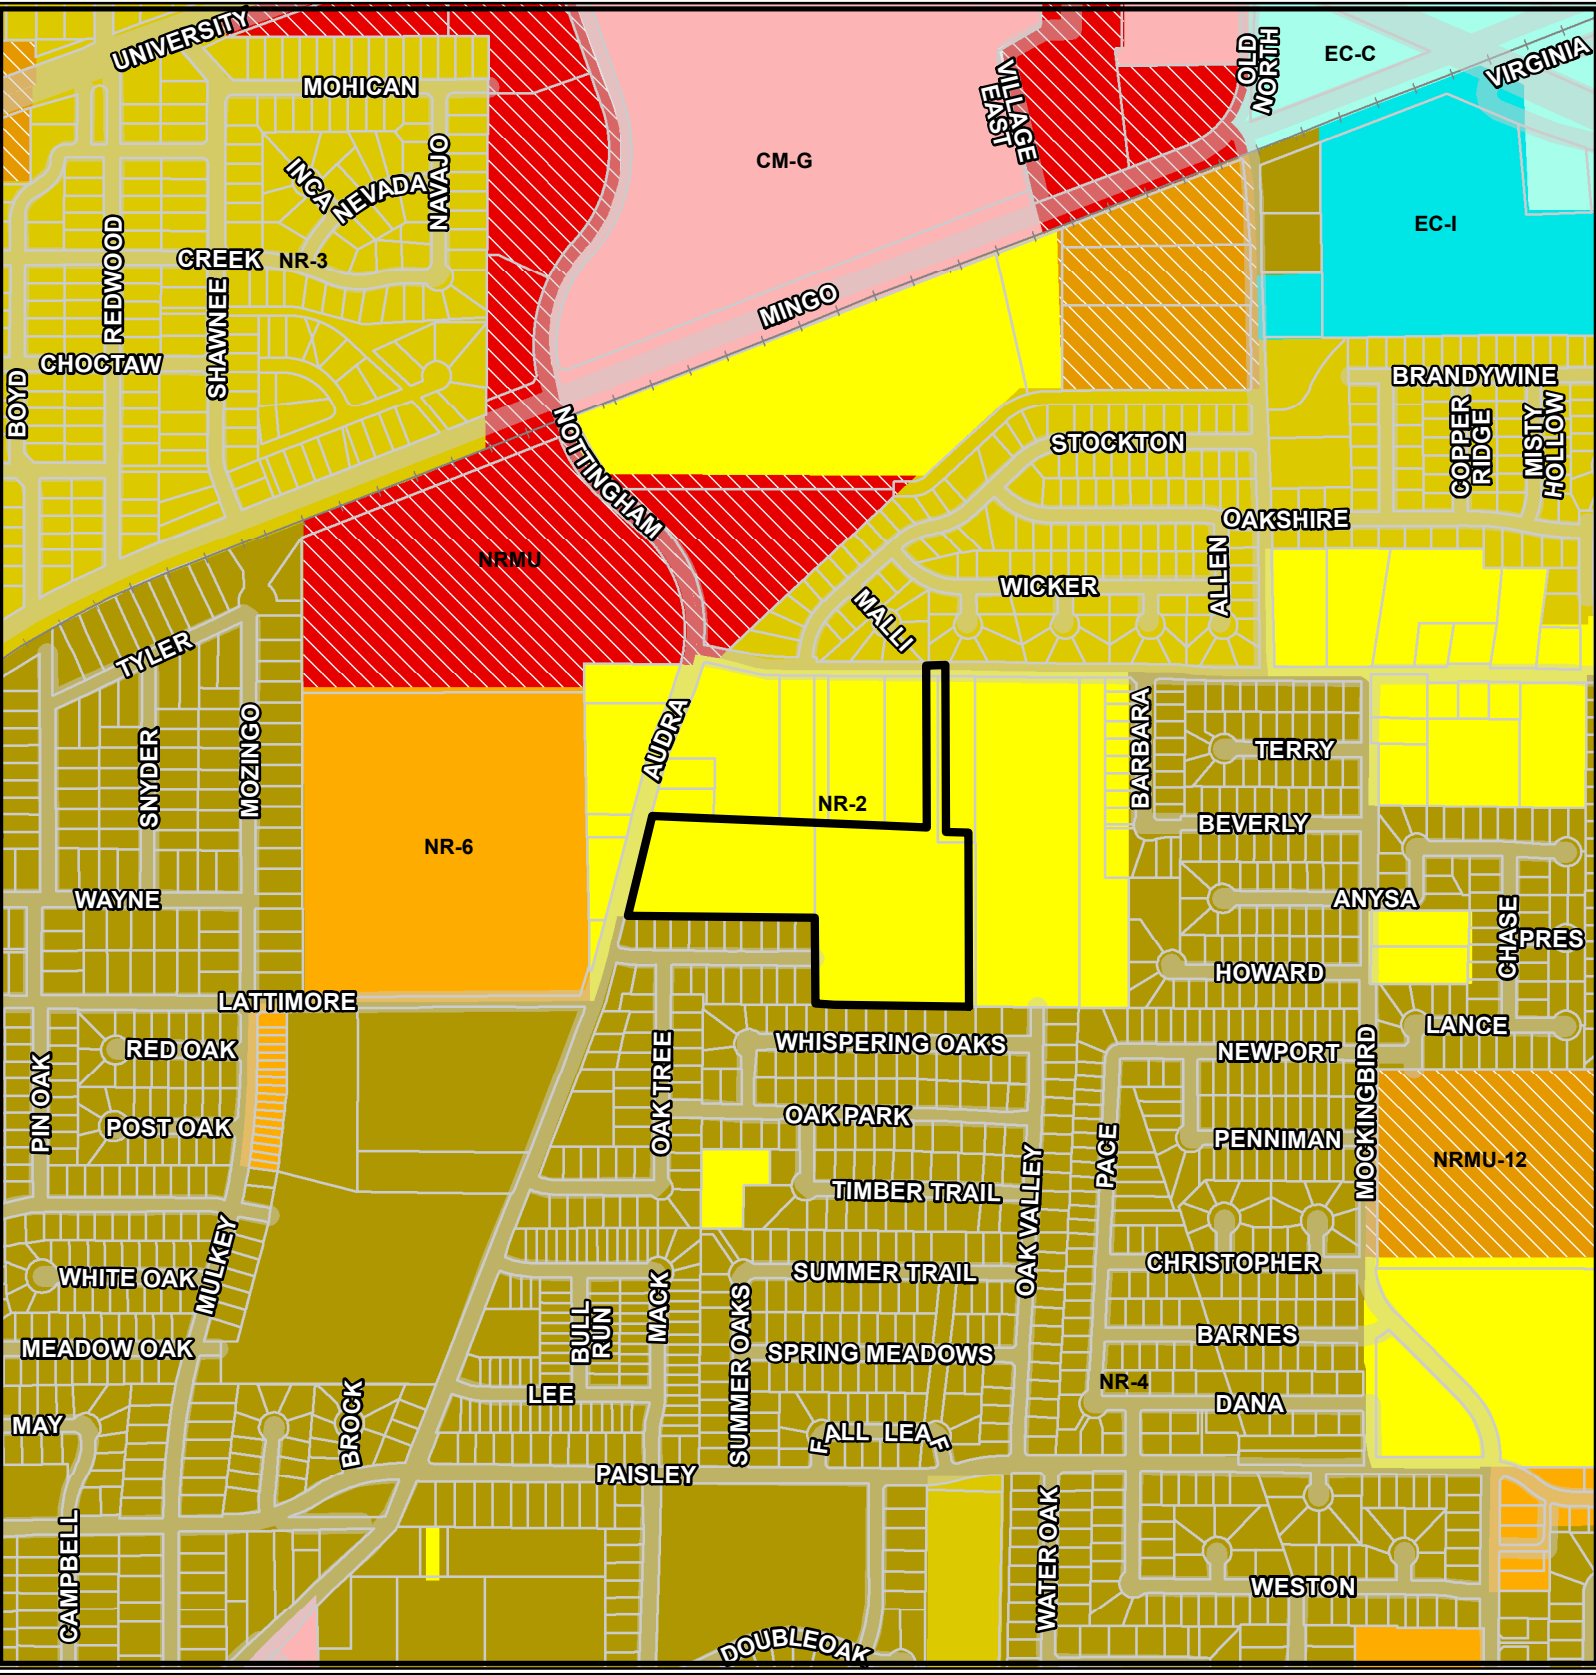

# Z17-0026 Existing Zoning Map

	SITE		CM-G		NR-2		NR-6
	Parcels		EC-C		NR-3		NRMU
	Roads		EC-I		NR-4		NRMU-12

The City of Denton has prepared maps for departmental use. These are not official maps of the City of Denton and should not be used for legal, engineering or surveying purposes but rather for reference purposes. These maps are the property of the City of Denton and have been made available to the public based on the Public Information Act. The City of Denton makes every effort to produce and publish the most current and accurate information possible. No warranties, expressed or implied, are provided for the data herein, its use, or its interpretation. Utilization of this map indicates understanding and acceptance of this statement.