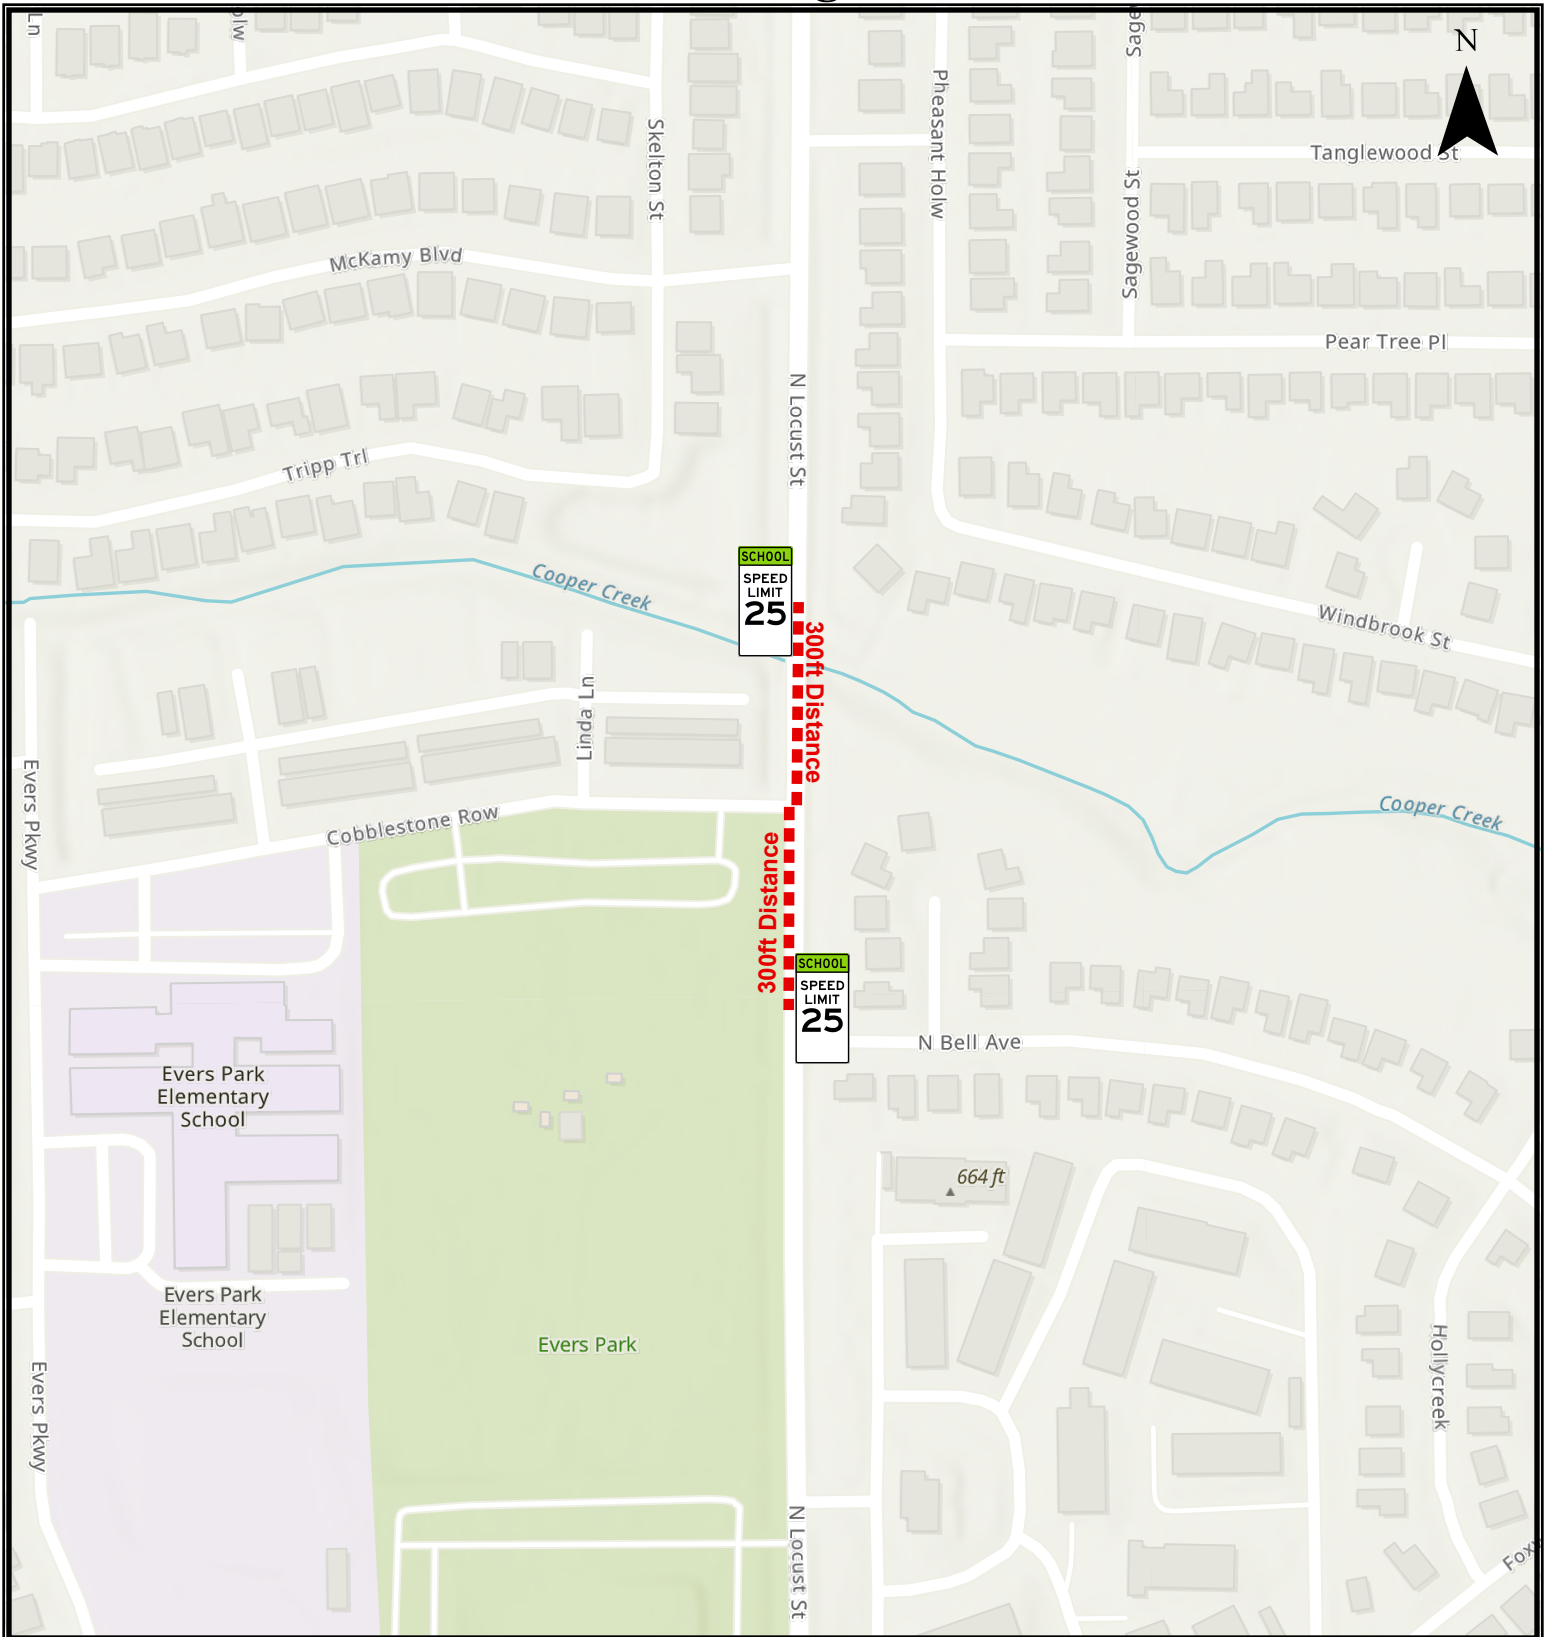

Ever's Park Elementary School Zone Signs Exhibit

SCHOOL SPEED LIMIT 25 School Zone Signs

--- 300ft Distance

0 65 130 260 Feet

CITY OF DENTON
Development Services - GIS
Date: 5/13/2025

This product is for informational purposes and may not have been prepared for or be suitable for legal, engineering, or surveying purposes. It does not represent an on-the-ground survey and represents only the approximate relative location of property boundaries. Although every effort was made to ensure the accuracy of this data, no such guarantee is given or implied. Utilization of this map indicates the understanding that there is no guarantee to the accuracy of this data.

Immaculate Conception Church School Zone Signs Exhibit

SCHOOL
SPEED
LIMIT
20 School Zone Signs

--- 300ft Distance

0 55 110 220
Feet

CITY OF DENTON
Development Services - GIS
Date: 5/13/2025

This product is for informational purposes and may not have been prepared for or be suitable for legal, engineering, or surveying purposes. It does not represent an on-the-ground survey and represents only the approximate relative location of property boundaries. Although every effort was made to ensure the accuracy of this data, no such guarantee is given or implied. Utilization of this map indicates the understanding that there is no guarantee to the accuracy of this data.