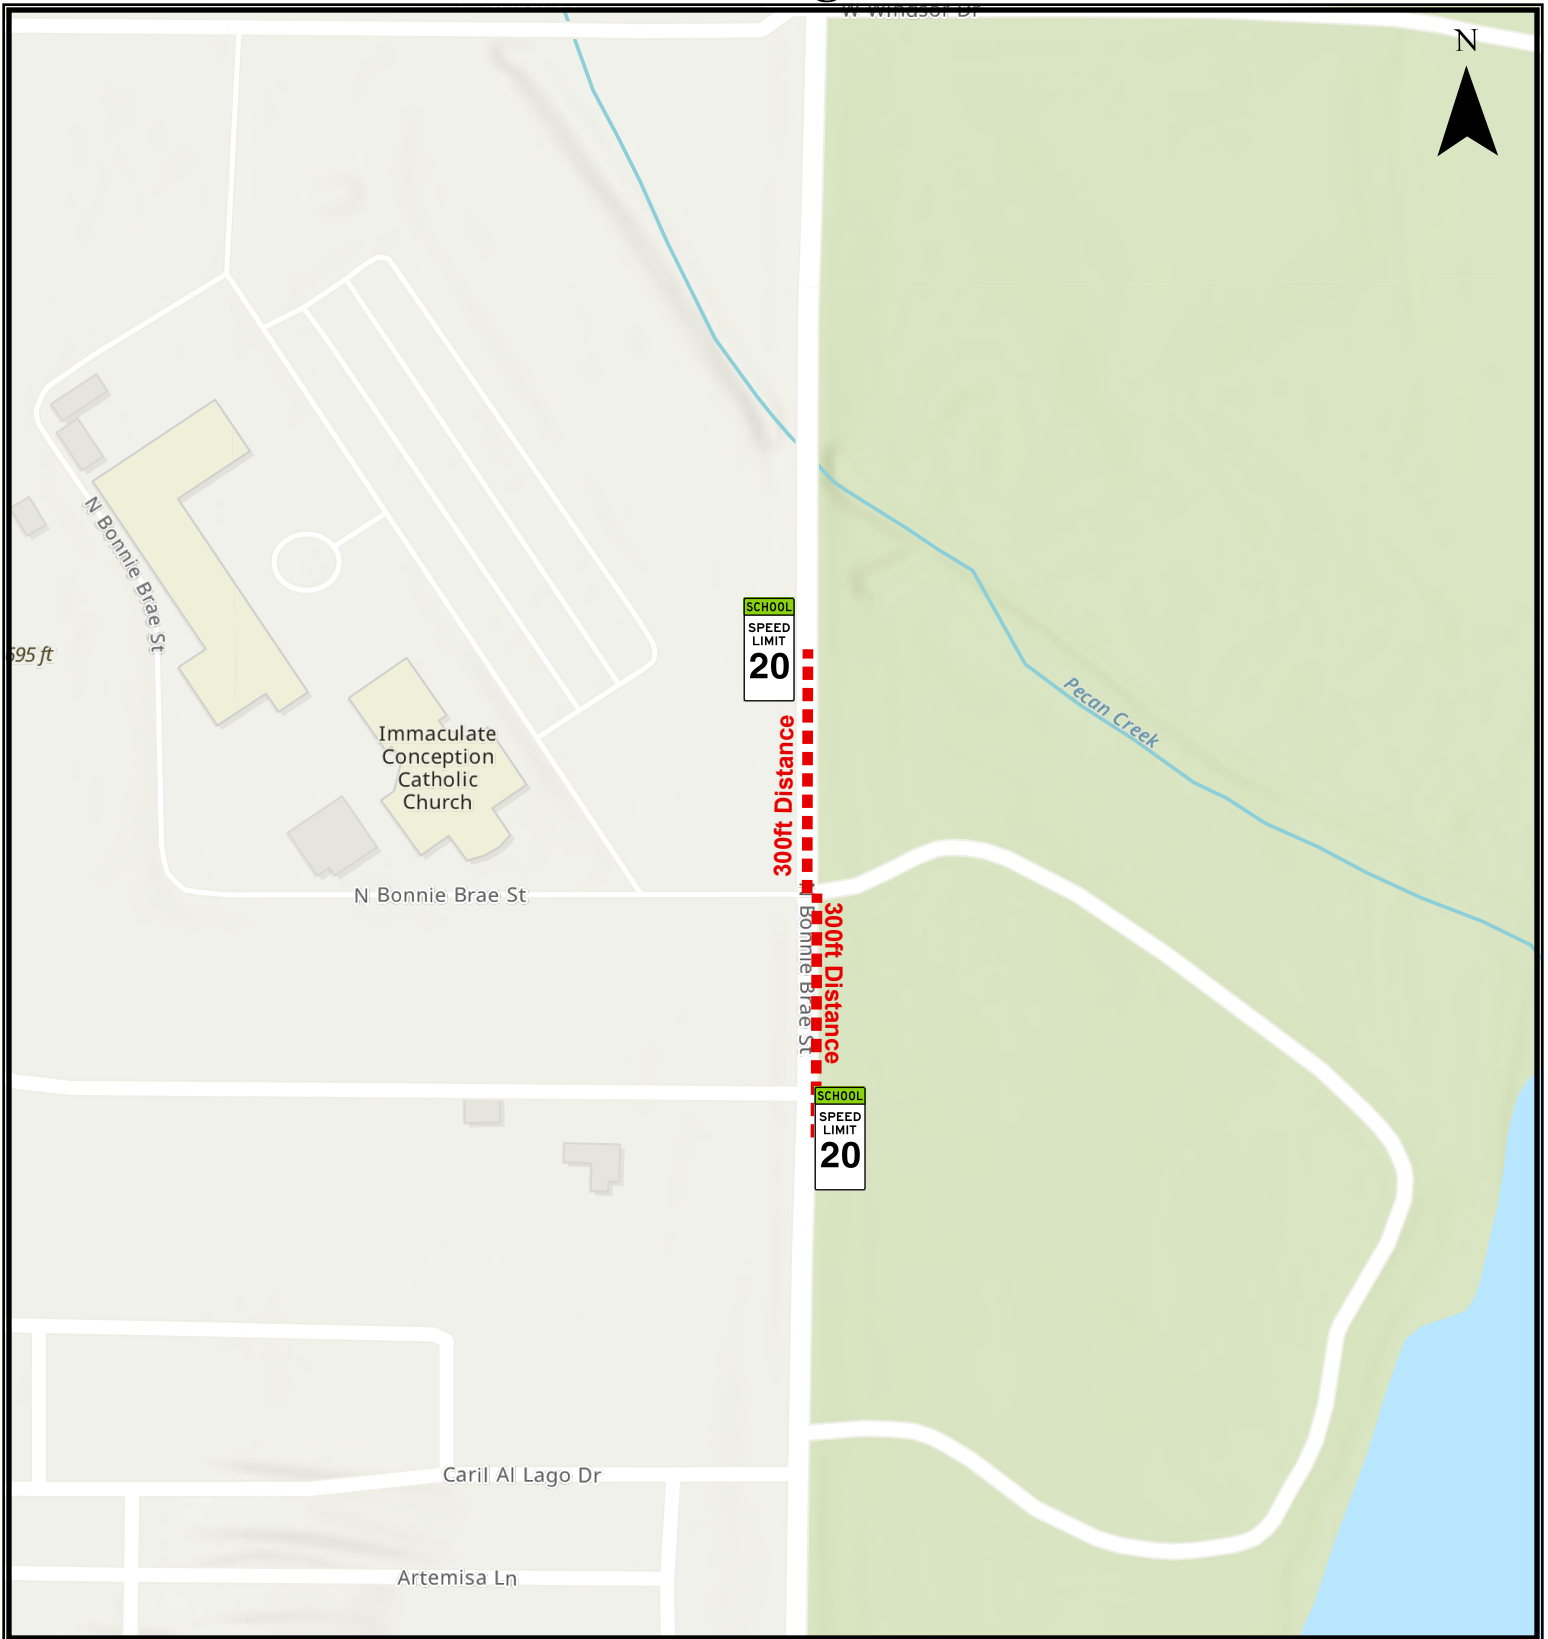

Ever's Park Elementary School Zone Signs Exhibit

SCHOOL SPEED LIMIT 25 School Zone Signs

--- 300ft Distance

0 65 130 260 Feet

CITY OF DENTON
Development Services - GIS
Date: 5/13/2025

This product is for informational purposes and may not have been prepared for or be suitable for legal, engineering, or surveying purposes. It does not represent an on-the-ground survey and represents only the approximate relative location of property boundaries. Although every effort was made to ensure the accuracy of this data, no such guarantee is given or implied. Utilization of this map indicates the understanding that there is no guarantee to the accuracy of this data.

Immaculate Conception Church School Zone Signs Exhibit

SCHOOL
SPEED
LIMIT
20 School Zone Signs

--- 300ft Distance

0 55 110 220
Feet

CITY OF DENTON
Development Services - GIS
Date: 5/13/2025

This product is for informational purposes and may not have been prepared for or be suitable for legal, engineering, or surveying purposes. It does not represent an on-the-ground survey and represents only the approximate relative location of property boundaries. Although every effort was made to ensure the accuracy of this data, no such guarantee is given or implied. Utilization of this map indicates the understanding that there is no guarantee to the accuracy of this data.