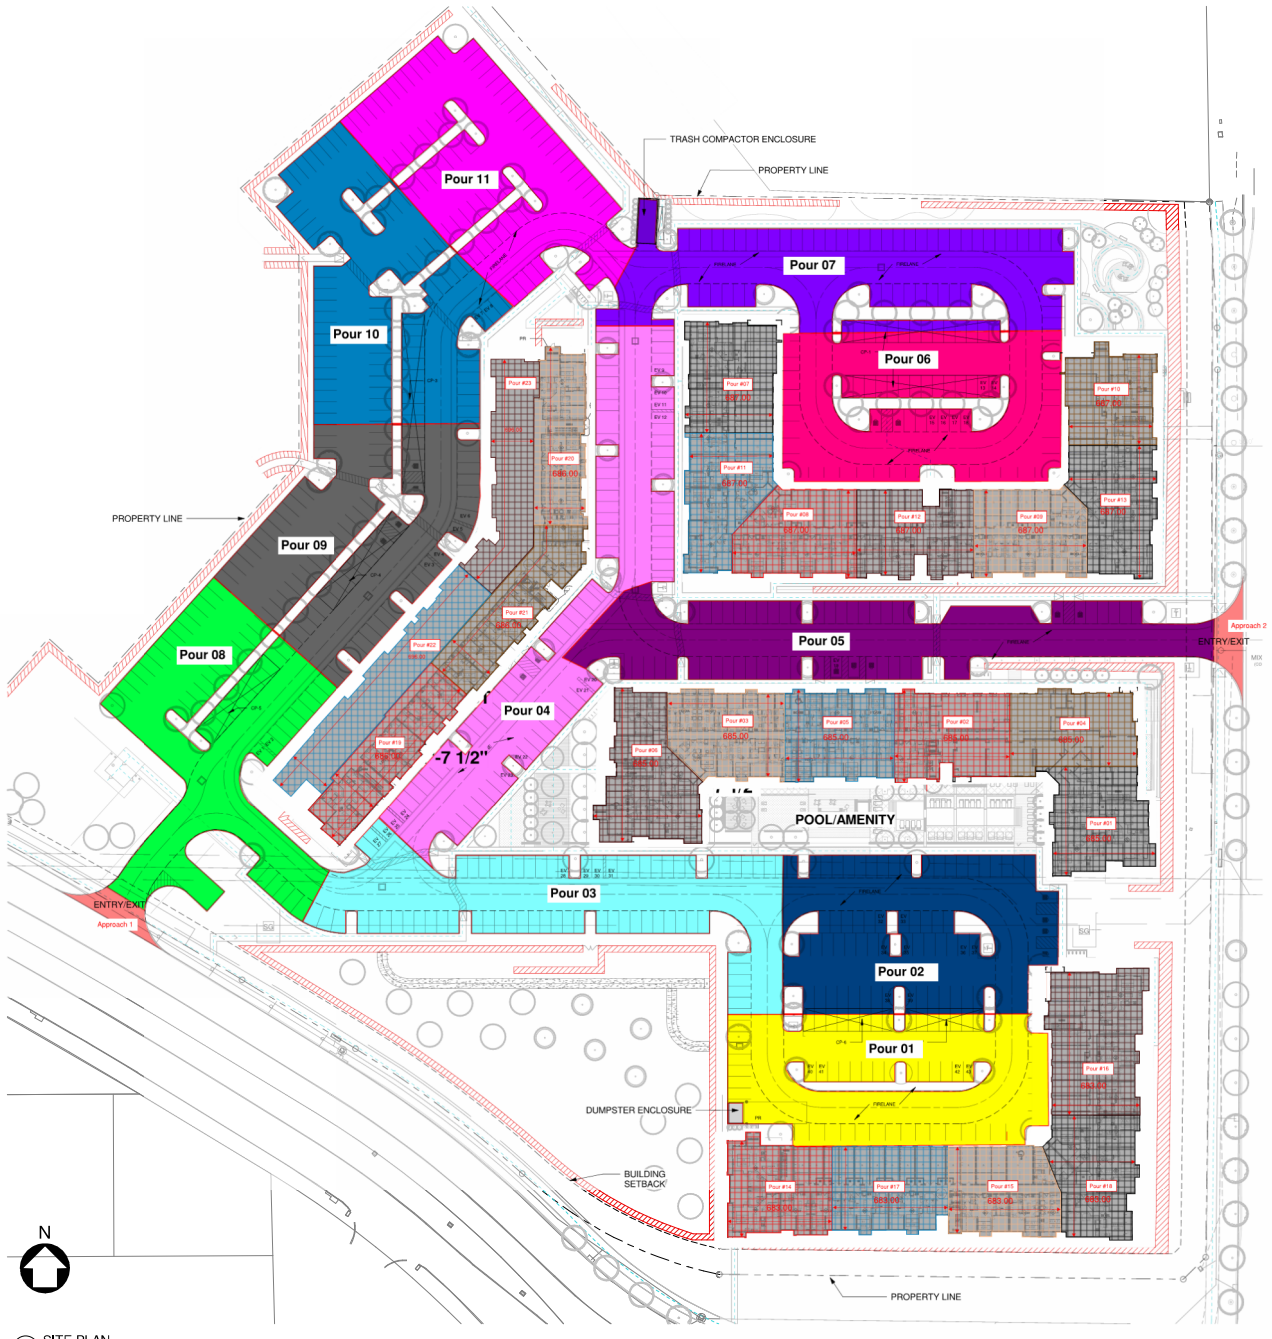

Denton North Elm - Concrete Paving and SOG Pours

1 SITE PLAN
1" = 40'-0"