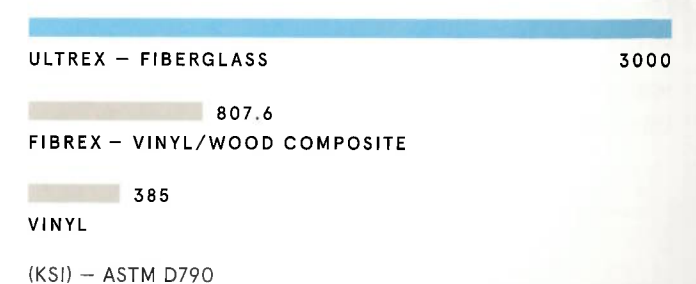

(KSI) – ASTM D790