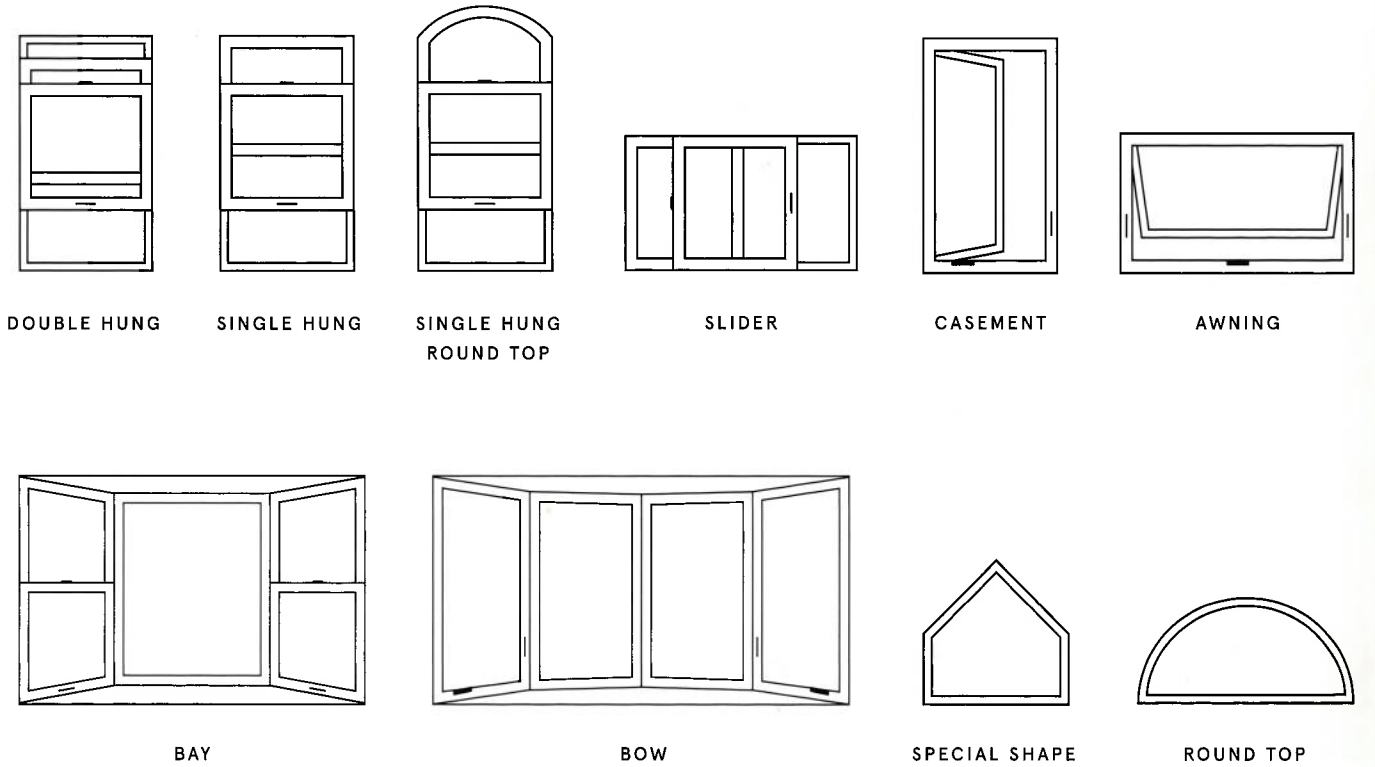

CHOOSE A STYLE TO FIT YOUR HOME

# Window Styles

DOUBLE HUNG

SINGLE HUNG

SINGLE HUNG  
ROUND TOP

SLIDER

CASEMENT

AWNING

BAY