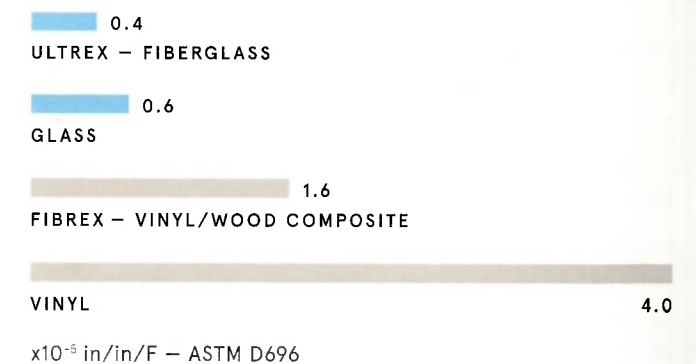

Ultrex is stable like the glass in your window

Vinyl expands at a much higher rate than glass which may compromise your window's performance.

x10⁻⁵ in/in/F – ASTM D696

Ultrex is 8x stronger than vinyl

Ultrex offers superior bend and flex resistance to protect the integrity of your home.