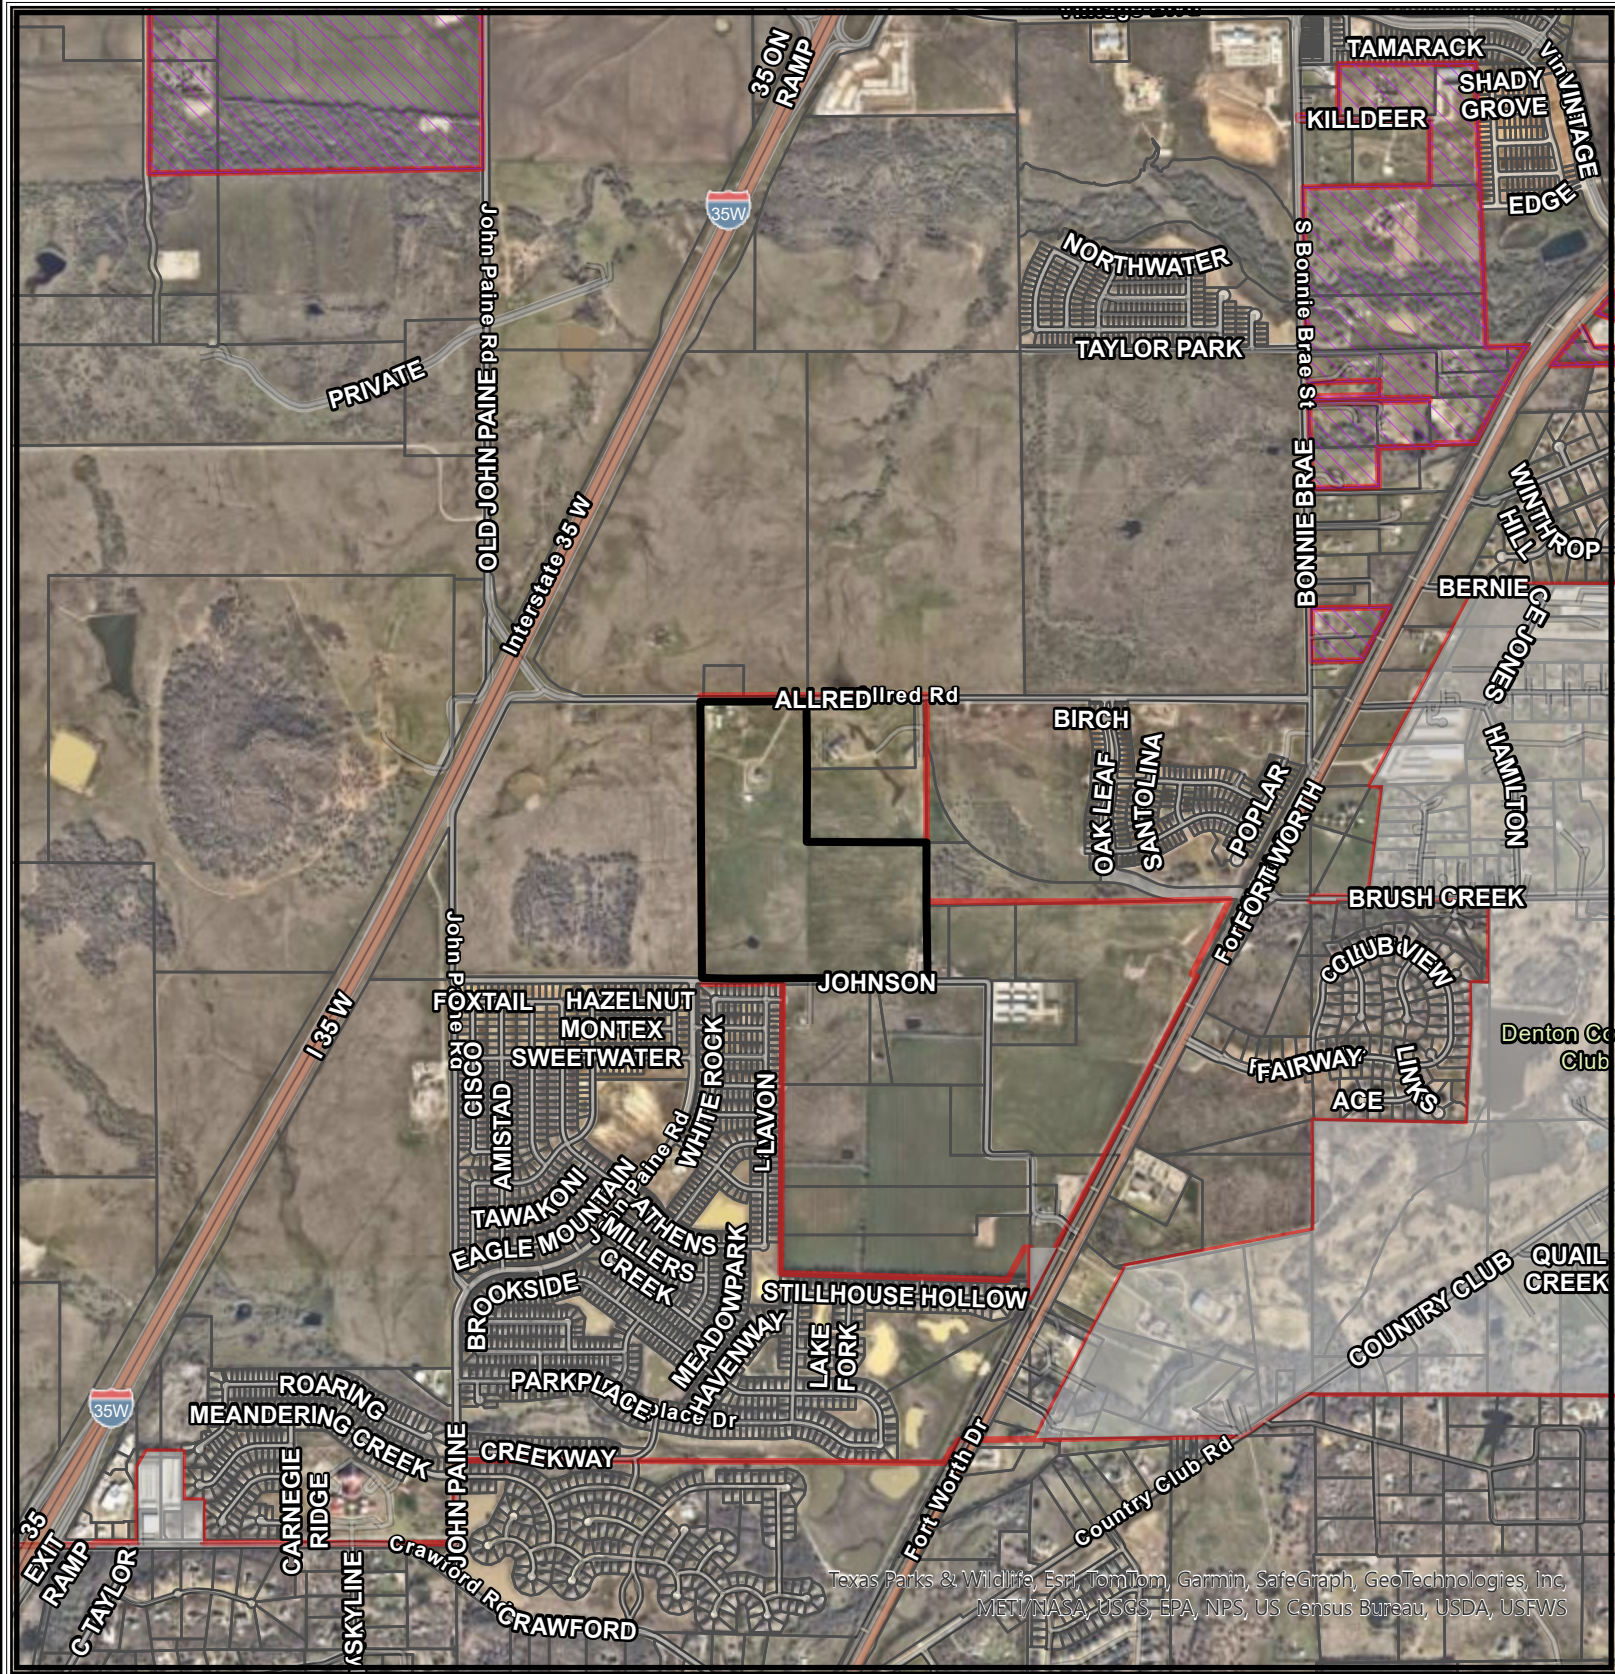

A24-0001 Site Location

Texas Parks & Wildlife, Esri, TomTom, Garmin, SafeGraph, GeoTechnologies, Inc, METI/NASA, USGS, EPA, NPS, US Census Bureau, USDA, USFWS

- Roads
- Parcels
- COD
- ETJ
- ETJ 2
- NAA 8/1/20
- NAA 8/1/40

*This product is for informational purposes and may not have been prepared for or be suitable for legal, engineering, or surveying purposes. It does not represent an on-the-ground survey and represents only the approximate relative location of property boundaries. Although every effort was made to ensure the accuracy of this data, no such guarantee is given or implied. Utilization of this map indicates the understanding that there is no guarantee to the accuracy of this data.