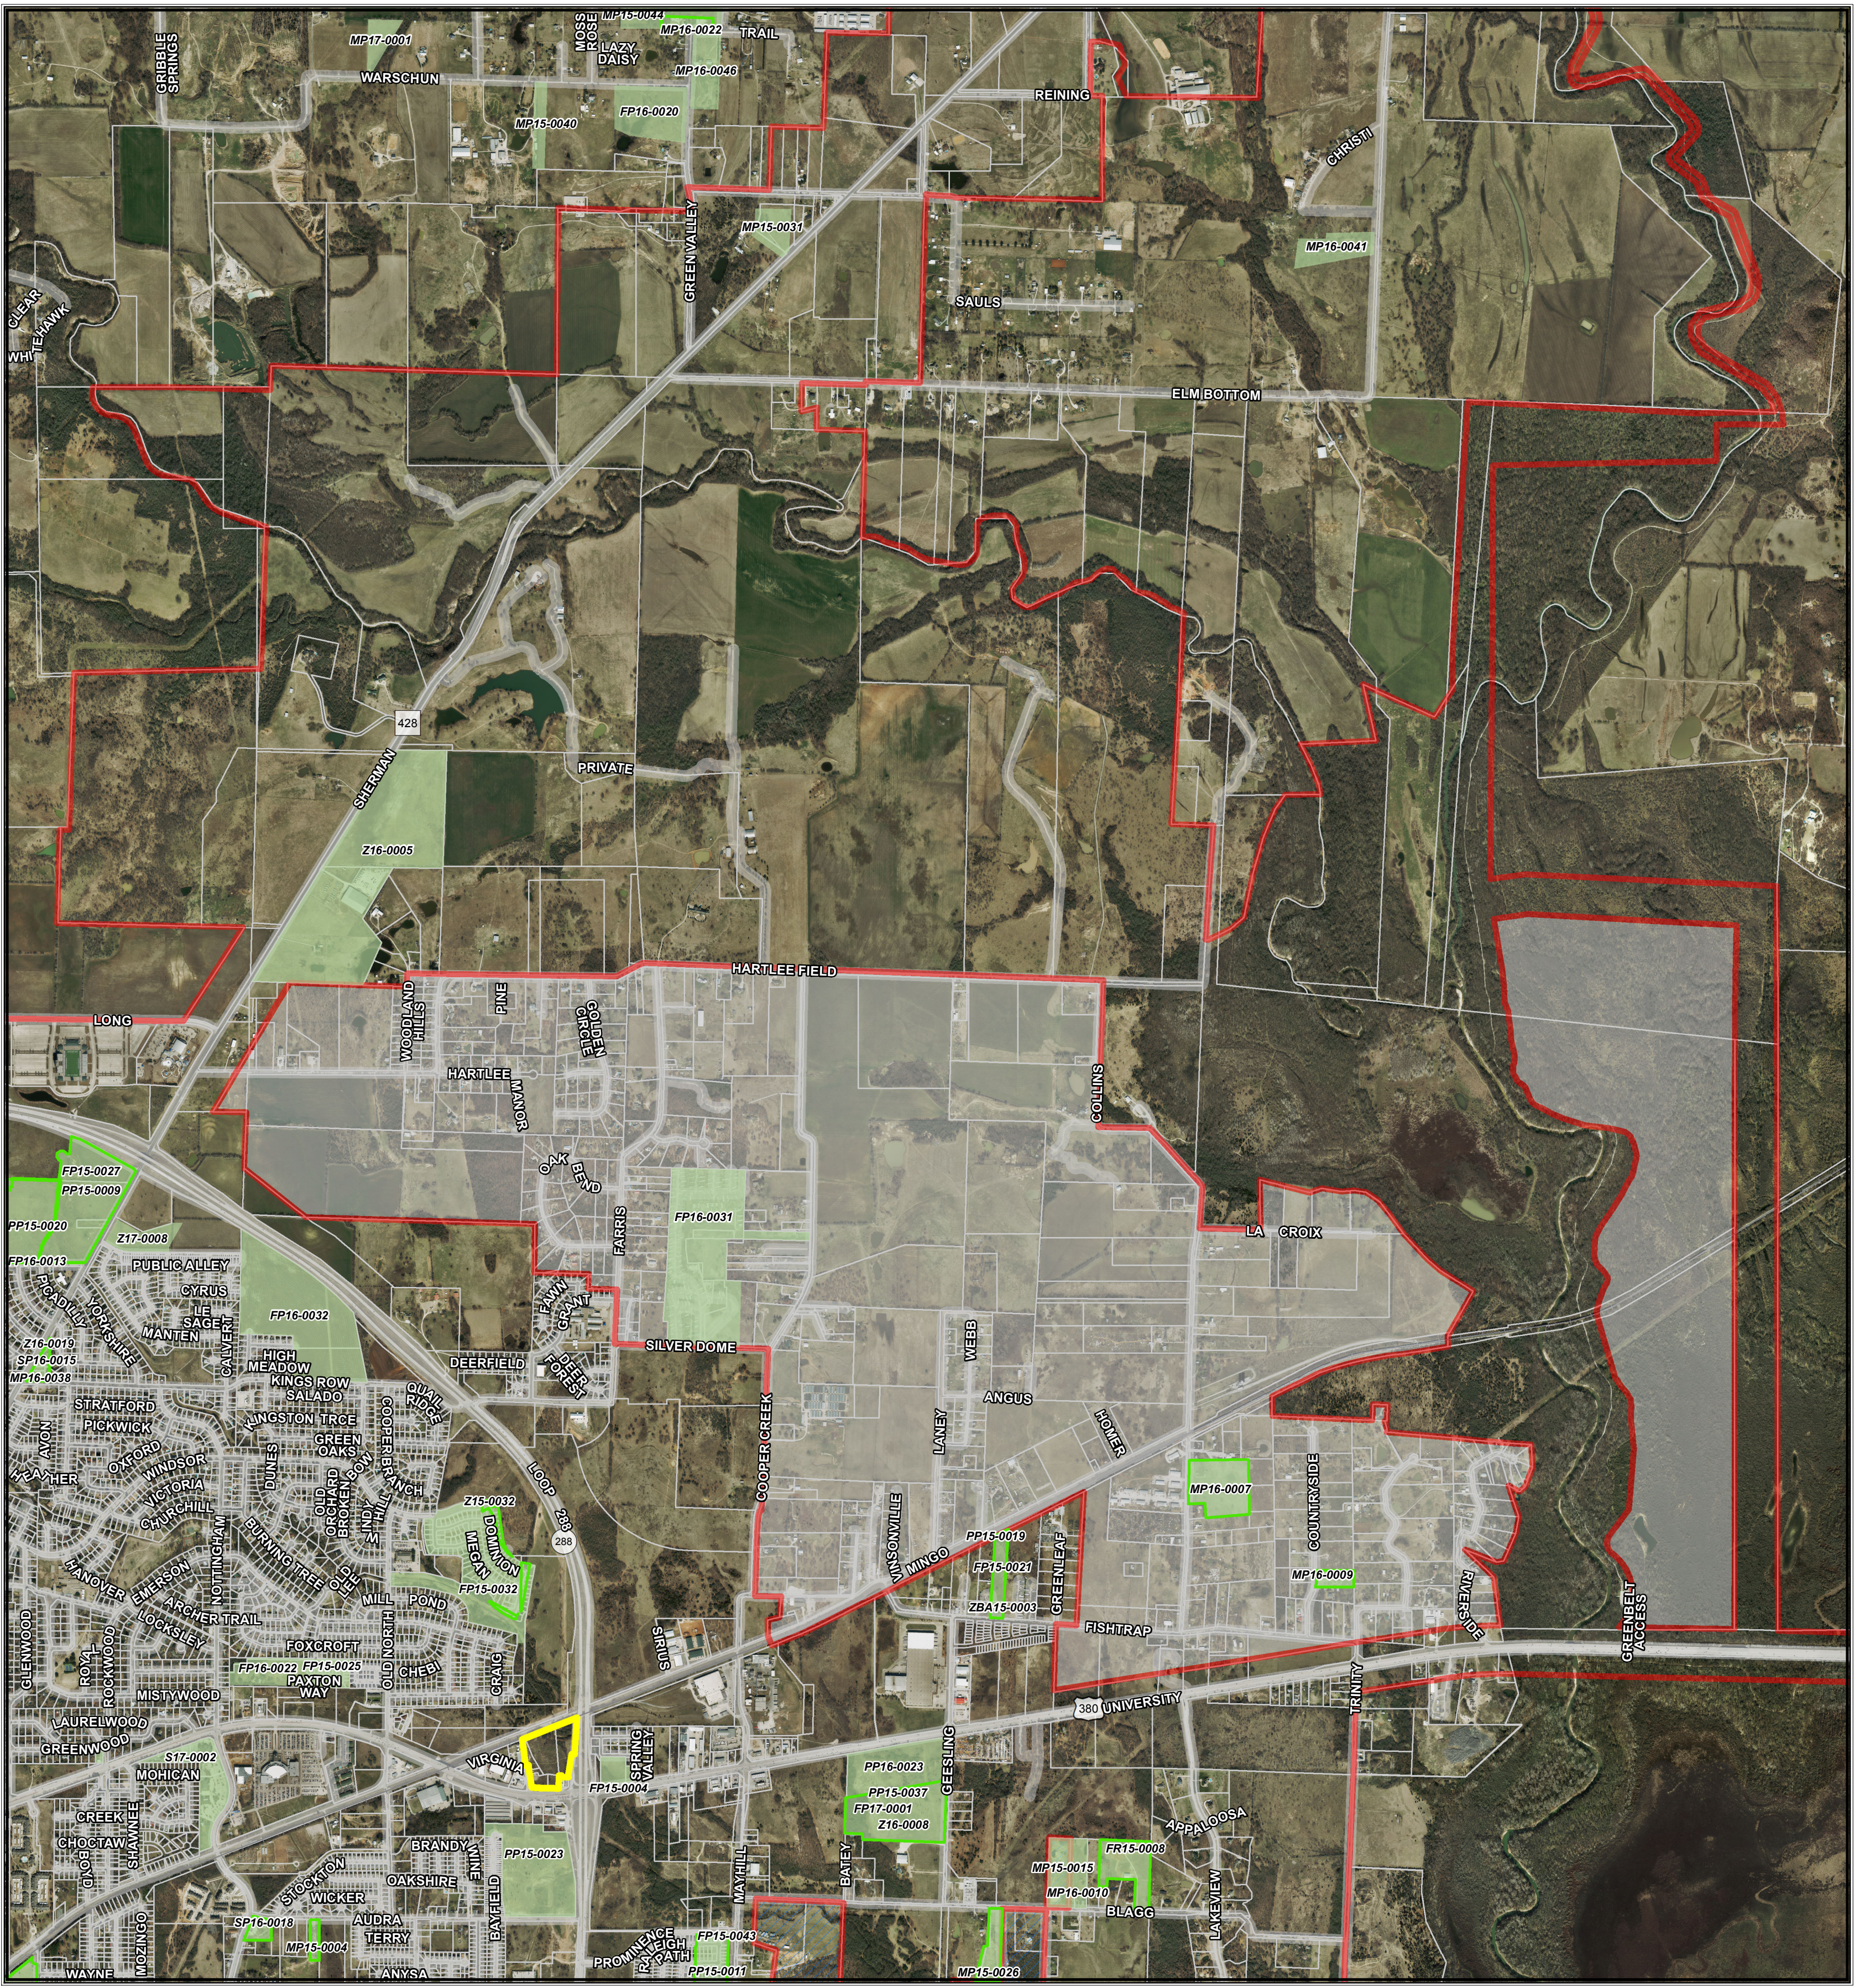

Possible Fire Station Location Current Projects

	SITE		COD
	Parcels		ETJ
	Roads		NAA 8/1/20
	Railroads		

Current Projects

	All Current Projects
	Approved Projects

0 0.25 0.5
Mile

CITY OF DENTON
Development Services • GIS

Date: 4/3/2017

The City of Denton has prepared maps for departmental use. These are not official maps of the City of Denton and should not be used for legal, engineering or surveying purposes but rather for reference purposes. These maps are the property of the City of Denton and have been made available to the public based on the Public Information Act. The City of Denton makes every effort to produce and publish the most current and accurate information possible. No warranties, expressed or implied, are provided for the data herein, its use, or its interpretation. Utilization of this map indicates understanding and acceptance of this statement.

Possible Fire Station Location Future Land Use

	SITE		Rural Areas		Neighborhood / University Compatibility Area
	Parcels		Low Residential		Business Innovation
	Roads		Moderate Residential		Commercial
	Railroads		Community Mixed Use		Government / Institutional
			Neighborhood Mixed Use		Parks / Open Space

0 0.25 0.5
Mile

CITY OF DENTON
Development Services • GIS

Date: 3/30/2017

The City of Denton has prepared maps for departmental use. These are not official maps of the City of Denton and should not be used for legal, engineering or surveying purposes but rather for reference purposes. These maps are the property of the City of Denton and have been made available to the public based on the Public Information Act. The City of Denton makes every effort to produce and publish the most current and accurate information possible. No warranties, expressed or implied, are provided for the data herein, its use, or its interpretation. Utilization of this map indicates understanding and acceptance of this statement.