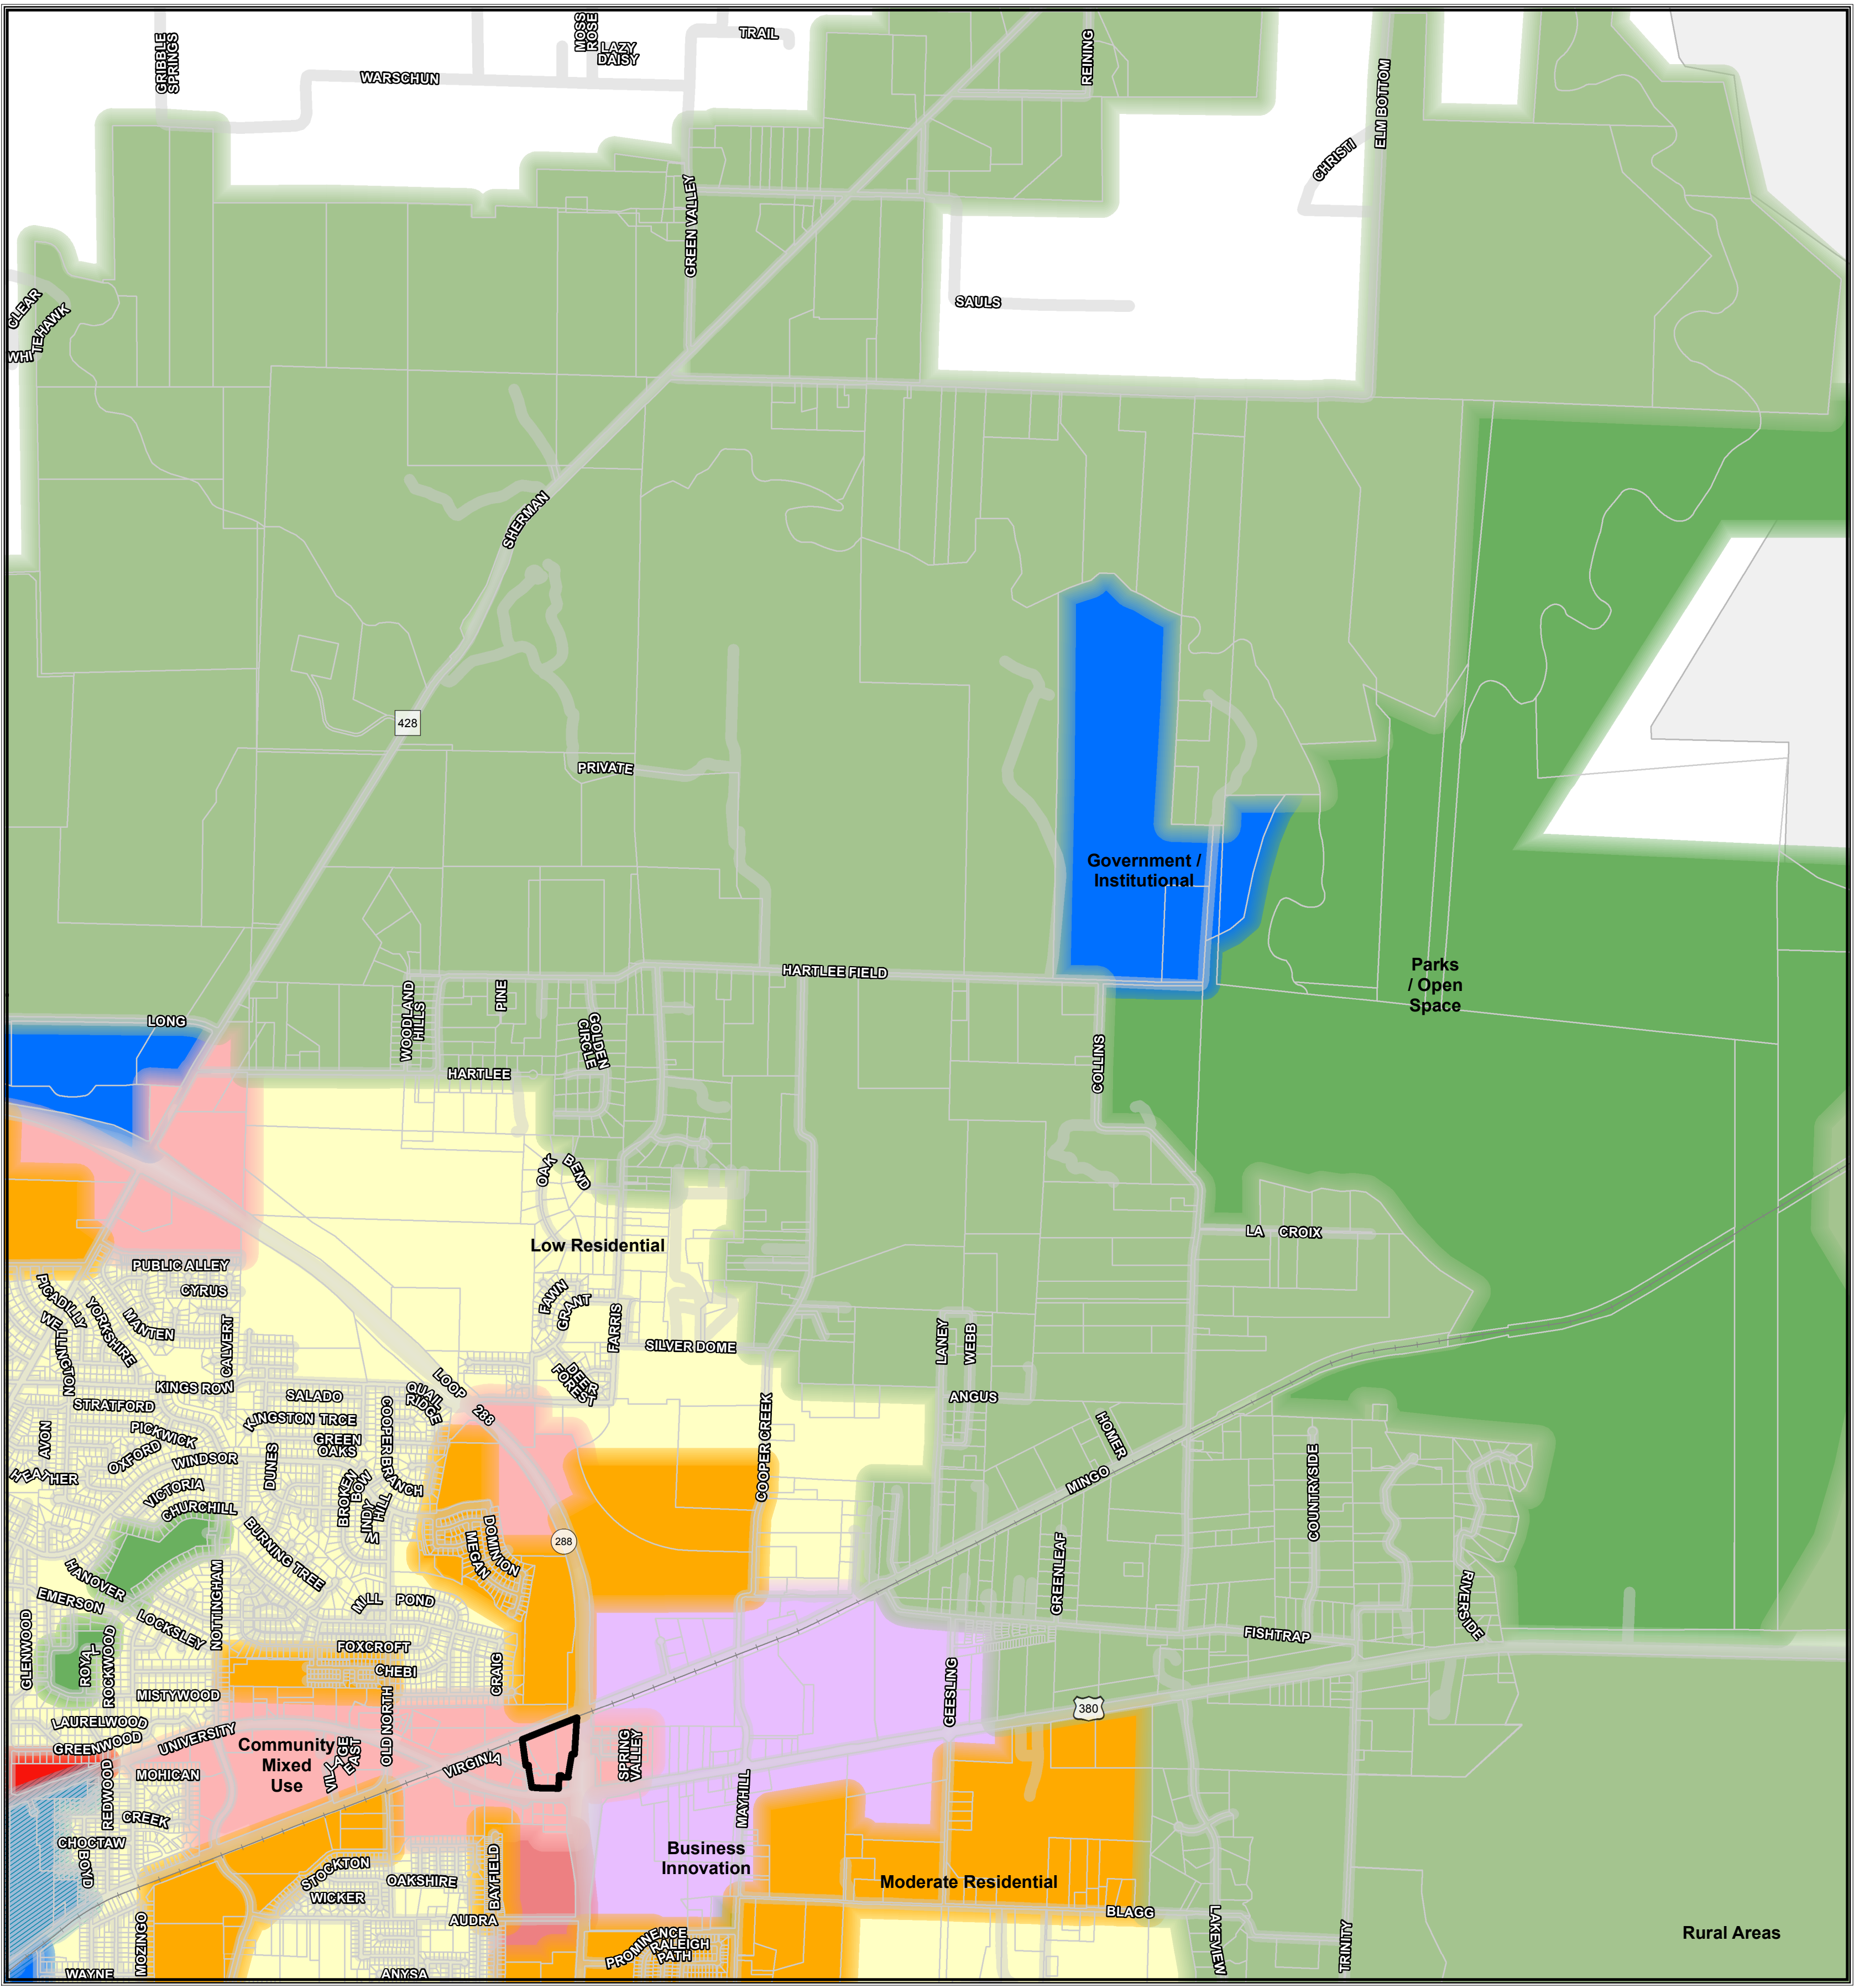

Possible Fire Station Location Current Projects

	SITE		COD
	Parcels		ETJ
	Roads		NAA 8/1/20
	Railroads		

Current Projects

	All Current Projects
	Approved Projects

0 0.25 0.5
Mile

CITY OF DENTON
Development Services • GIS

Date: 4/3/2017

The City of Denton has prepared maps for departmental use. These are not official maps of the City of Denton and should not be used for legal, engineering or surveying purposes but rather for reference purposes. These maps are the property of the City of Denton and have been made available to the public based on the Public Information Act. The City of Denton makes every effort to produce and publish the most current and accurate information possible. No warranties, expressed or implied, are provided for the data herein, its use, or its interpretation. Utilization of this map indicates understanding and acceptance of this statement.

Possible Fire Station Location Future Land Use

	SITE		Rural Areas		Neighborhood / University Compatibility Area
	Parcels		Low Residential		Business Innovation
	Roads		Moderate Residential		Commercial
	Railroads		Community Mixed Use		Government / Institutional
			Neighborhood Mixed Use		Parks / Open Space