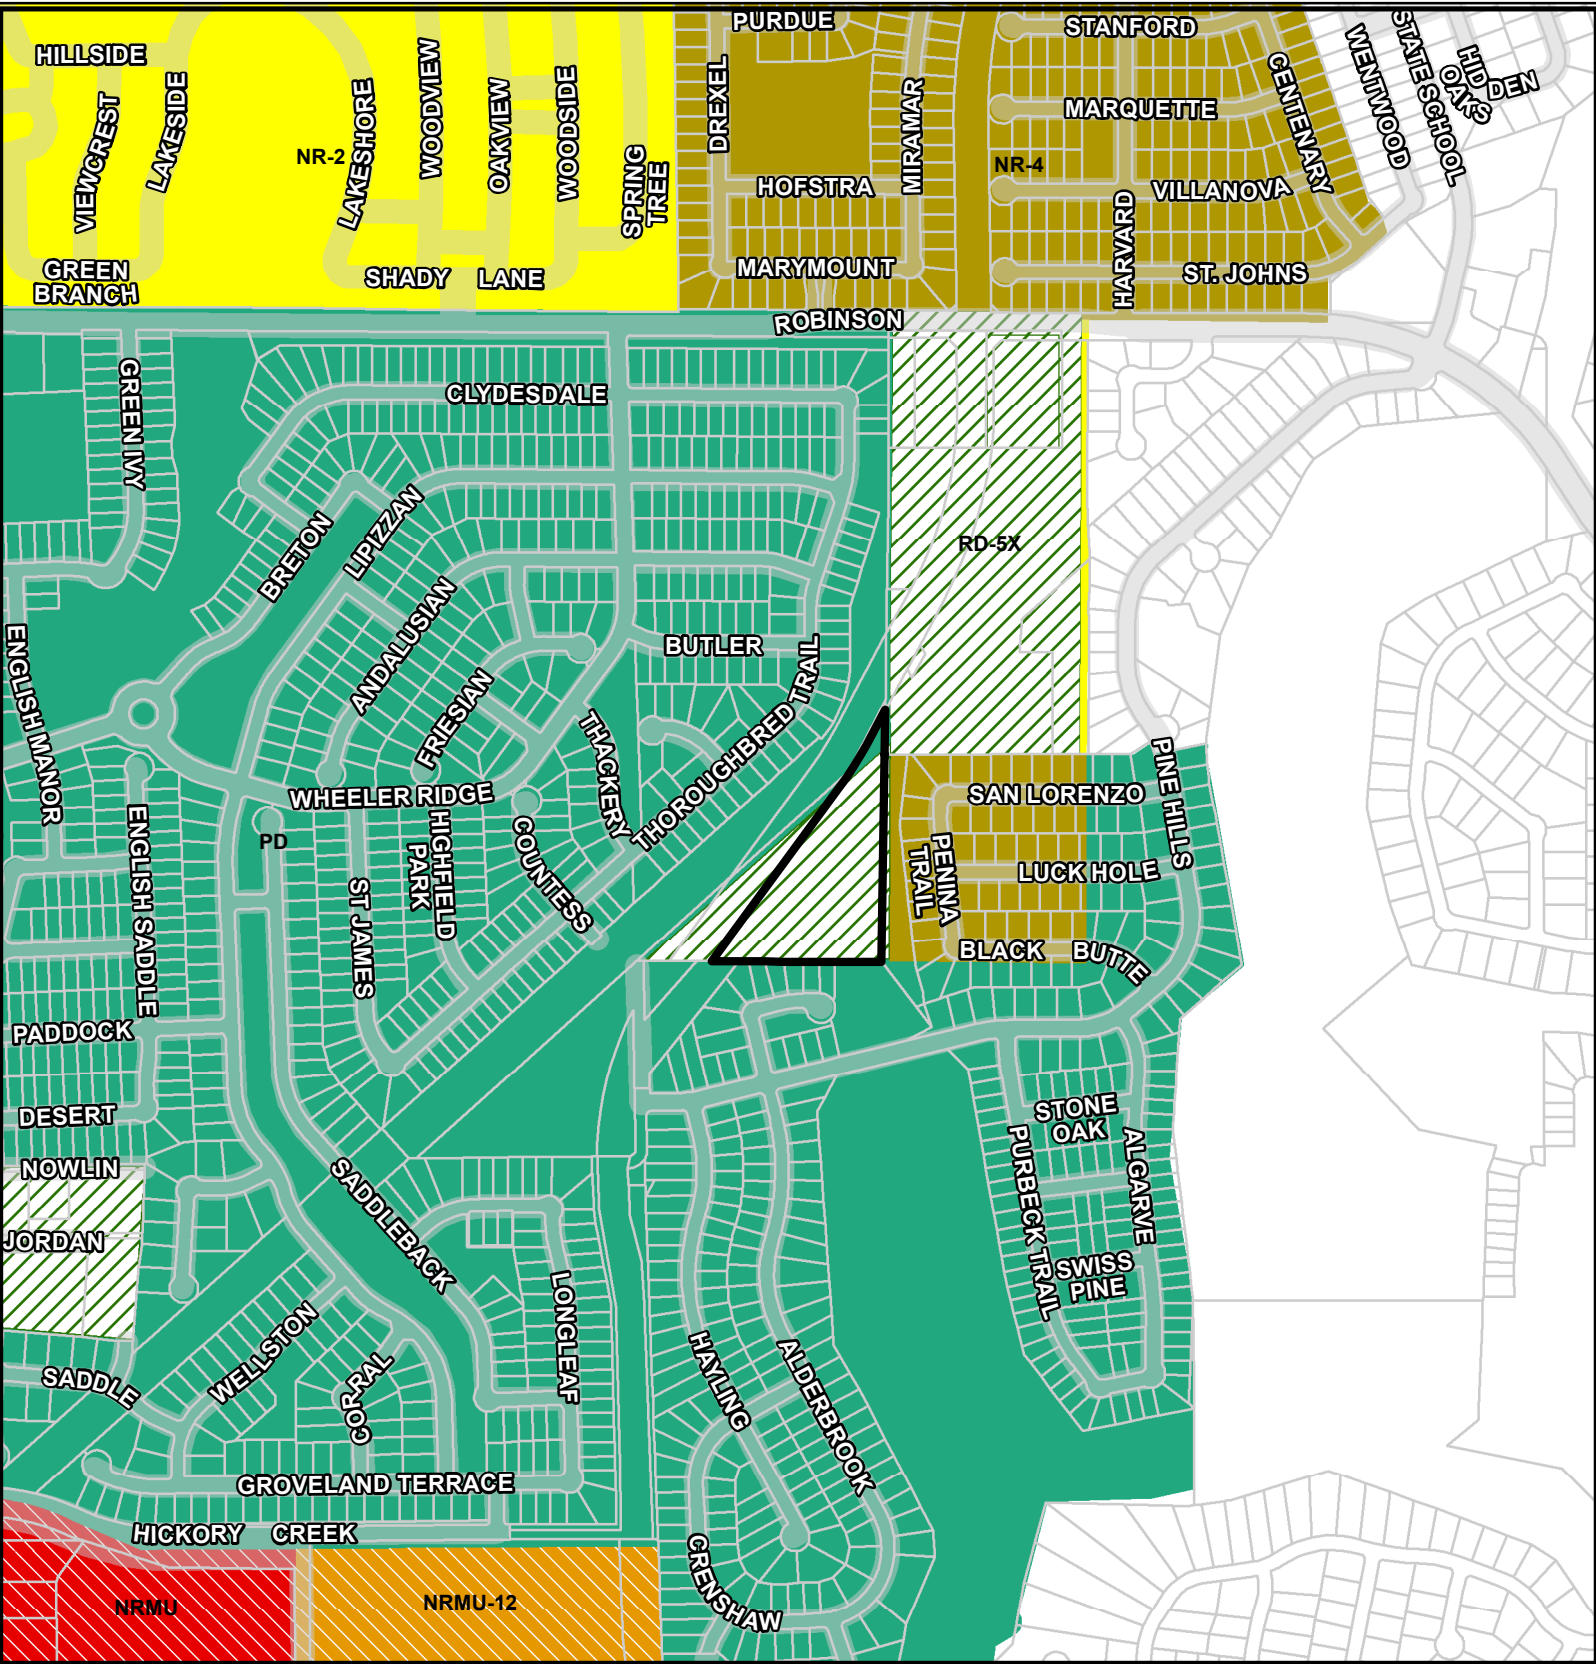

Z17-0022 Zoning Map

	SITE		NR-2		NRMU-12
	Parcels		NR-4		PD
	Roads		NRMU		RD-5X

The City of Denton has prepared maps for departmental use. These are not official maps of the City of Denton and should not be used for legal, engineering or surveying purposes but rather for reference purposes. These maps are the property of the City of Denton and have been made available to the public based on the Public Information Act. The City of Denton makes every effort to produce and publish the most current and accurate information possible. No warranties, expressed or implied, are provided for the data herein, its use, or its interpretation. Utilization of this map indicates understanding and acceptance of this statement.