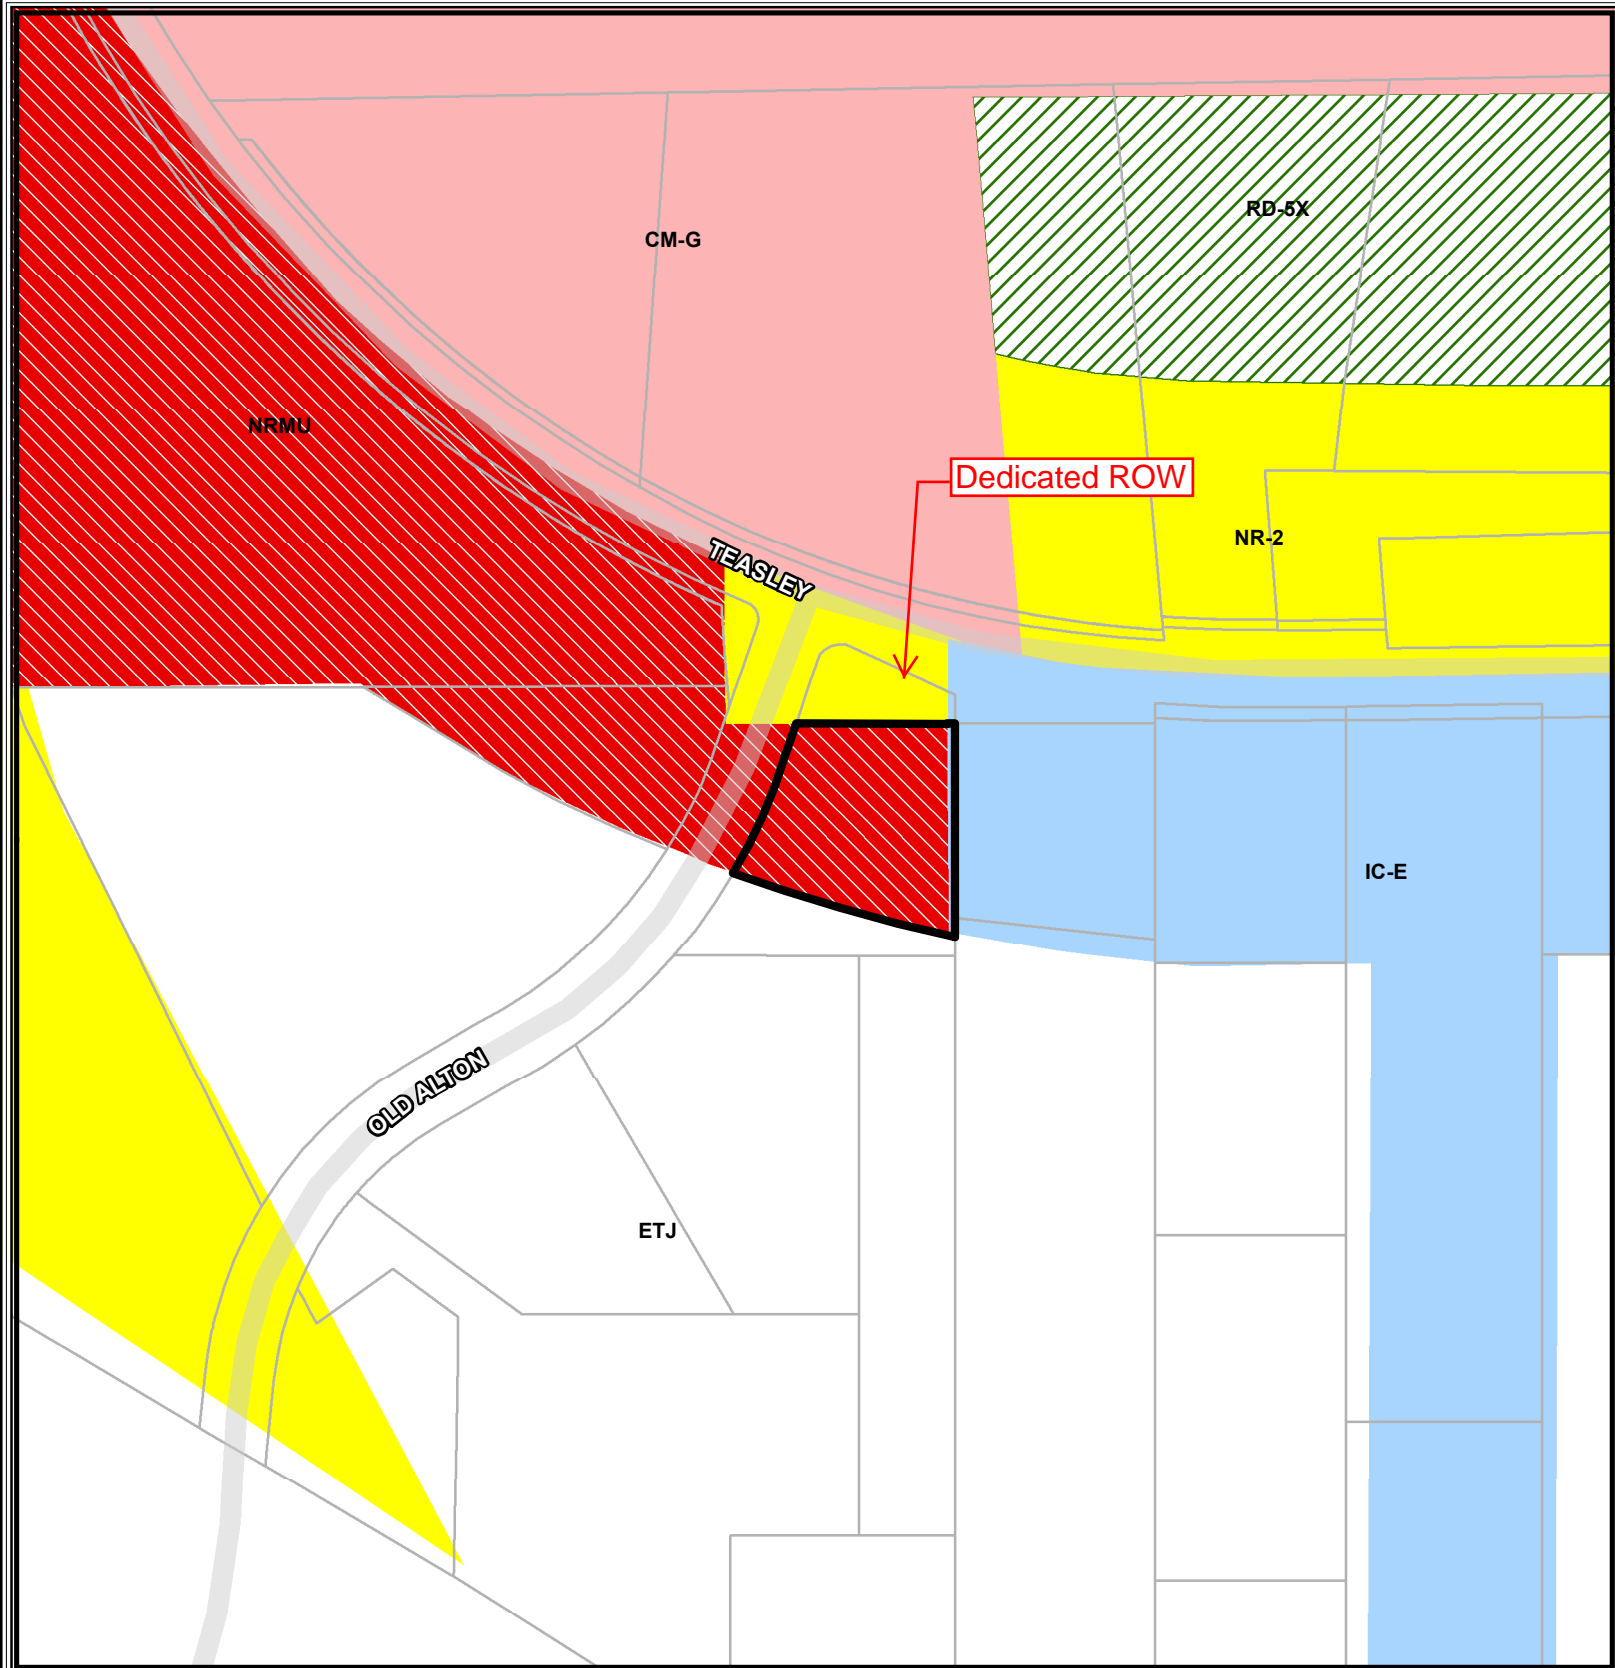

Z17-0017 Existing Zoning Map

	SITE		CM-G		NR-2
	Parcels		ETJ		NRMU
	Roads		IC-E		RD-5X

The City of Denton has prepared maps for departmental use. These are not official maps of the City of Denton and should not be used for legal, engineering or surveying purposes but rather for reference purposes. These maps are the property of the City of Denton and have been made available to the public based on the Public Information Act. The City of Denton makes every effort to produce and publish the most current and accurate information possible. No warranties, expressed or implied, are provided for the data herein, its use, or its interpretation. Utilization of this map indicates understanding and acceptance of this statement.