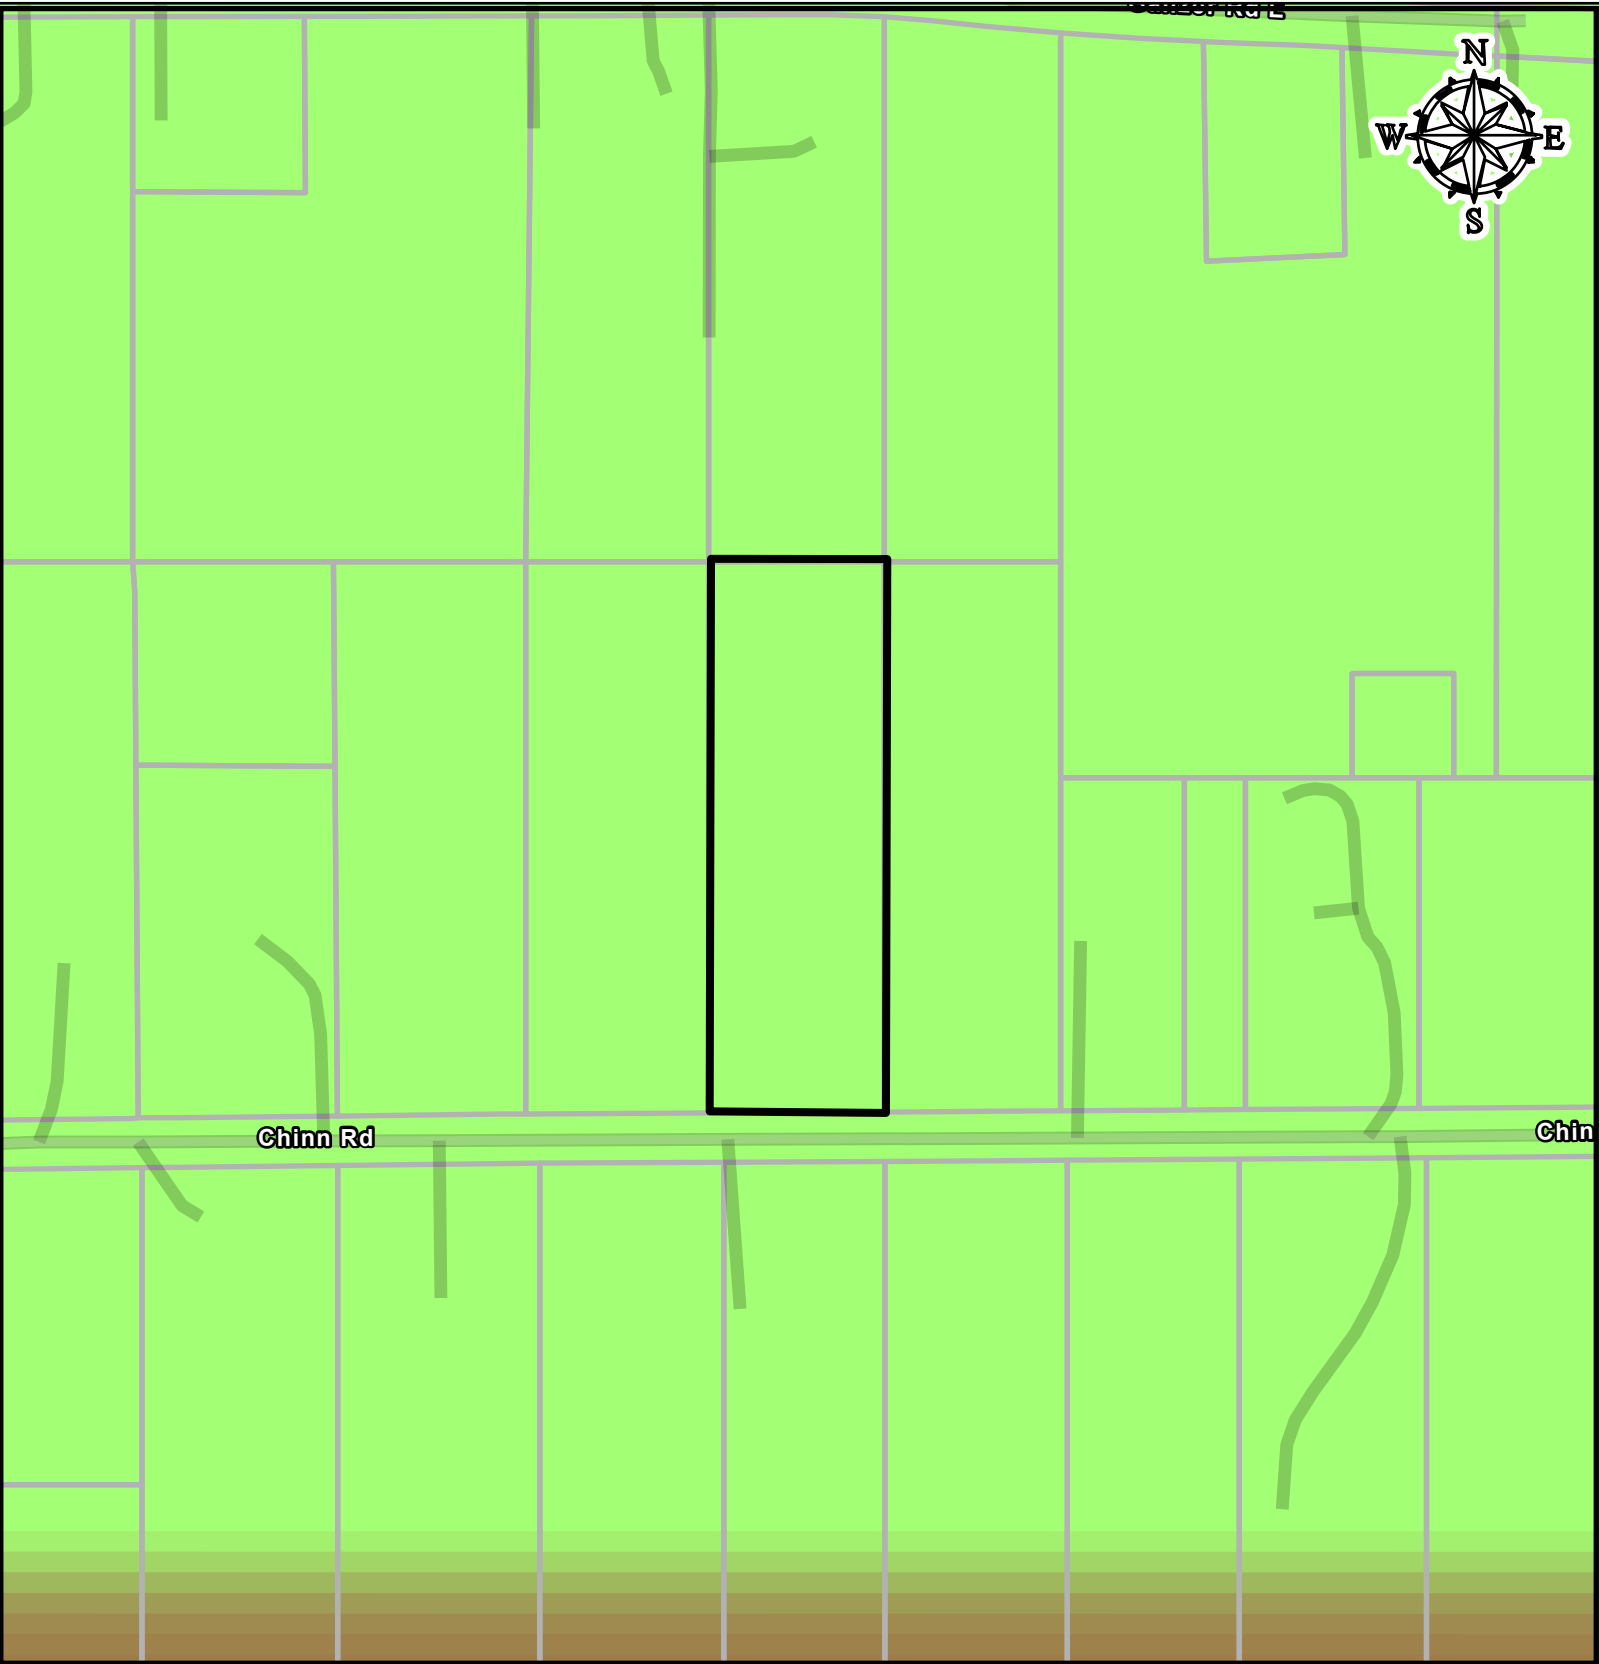

Z26-0004 Future Land Use Map

Chinn Rd

Chin

Future Land Use 2040	
	Agriculture
	Rural Areas
	Low Residential
	Moderate Residential
	Master Planned Community
	Downtown Denton
	Regional Mixed Use
	Community Mixed Use
	Light Industrial
	Industrial Commerce
	Government / Institutional
	Parks / Open Space
	Neighborhood Mixed Use
	Neighborhood / University Compatibility Area
	Business Center
	Site Location

*This product is for informational purposes and may not have been prepared for or be suitable for legal, engineering, or surveying purposes. It does not represent an on-the-ground survey and represents only the approximate relative location of property boundaries. Although every effort was made to ensure the accuracy of this data, no such guarantee is given or implied. Utilization of this map indicates the understanding that there is no guarantee to the accuracy of this data.